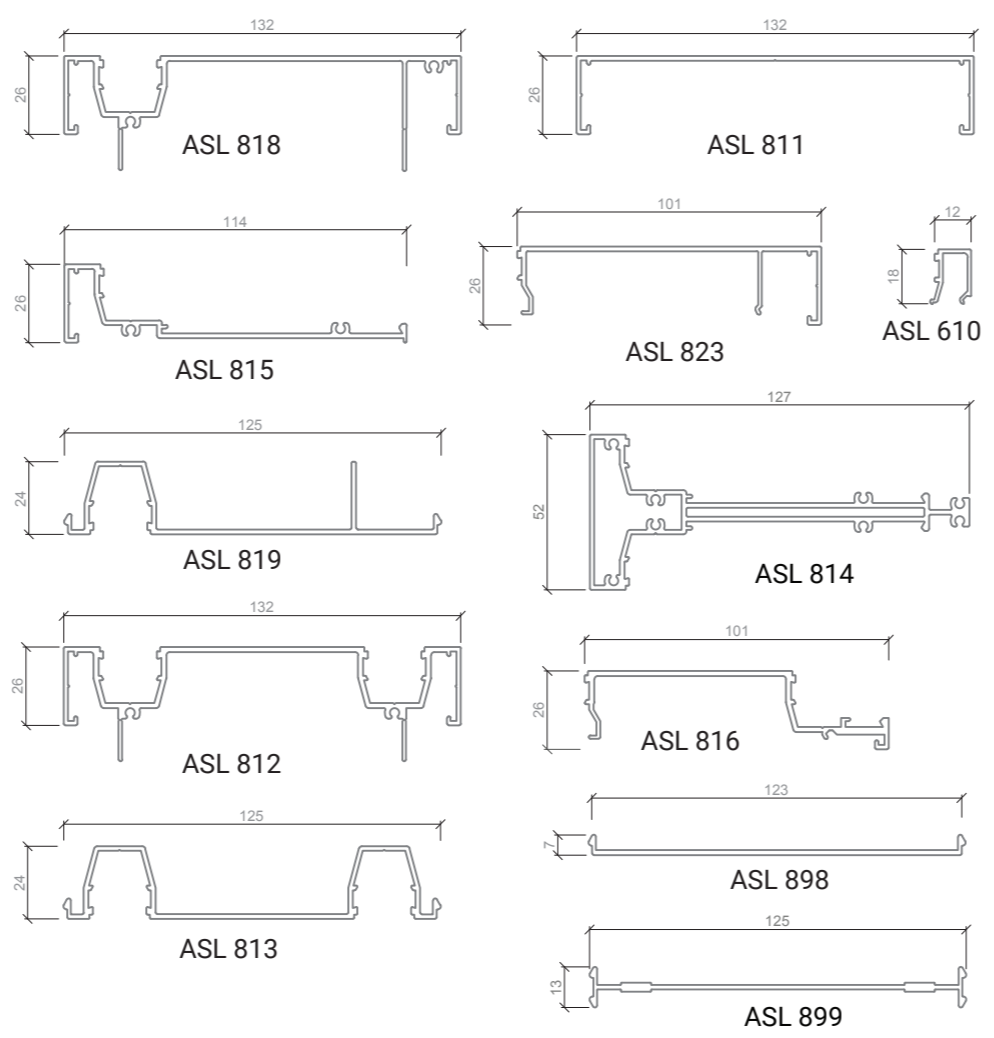

64 Series

64 Edge & Acoustic

92 Series

92 Edge & Acoustic

DesignLine

MultiLayer

Door Series

inSlide

inStop

inStep