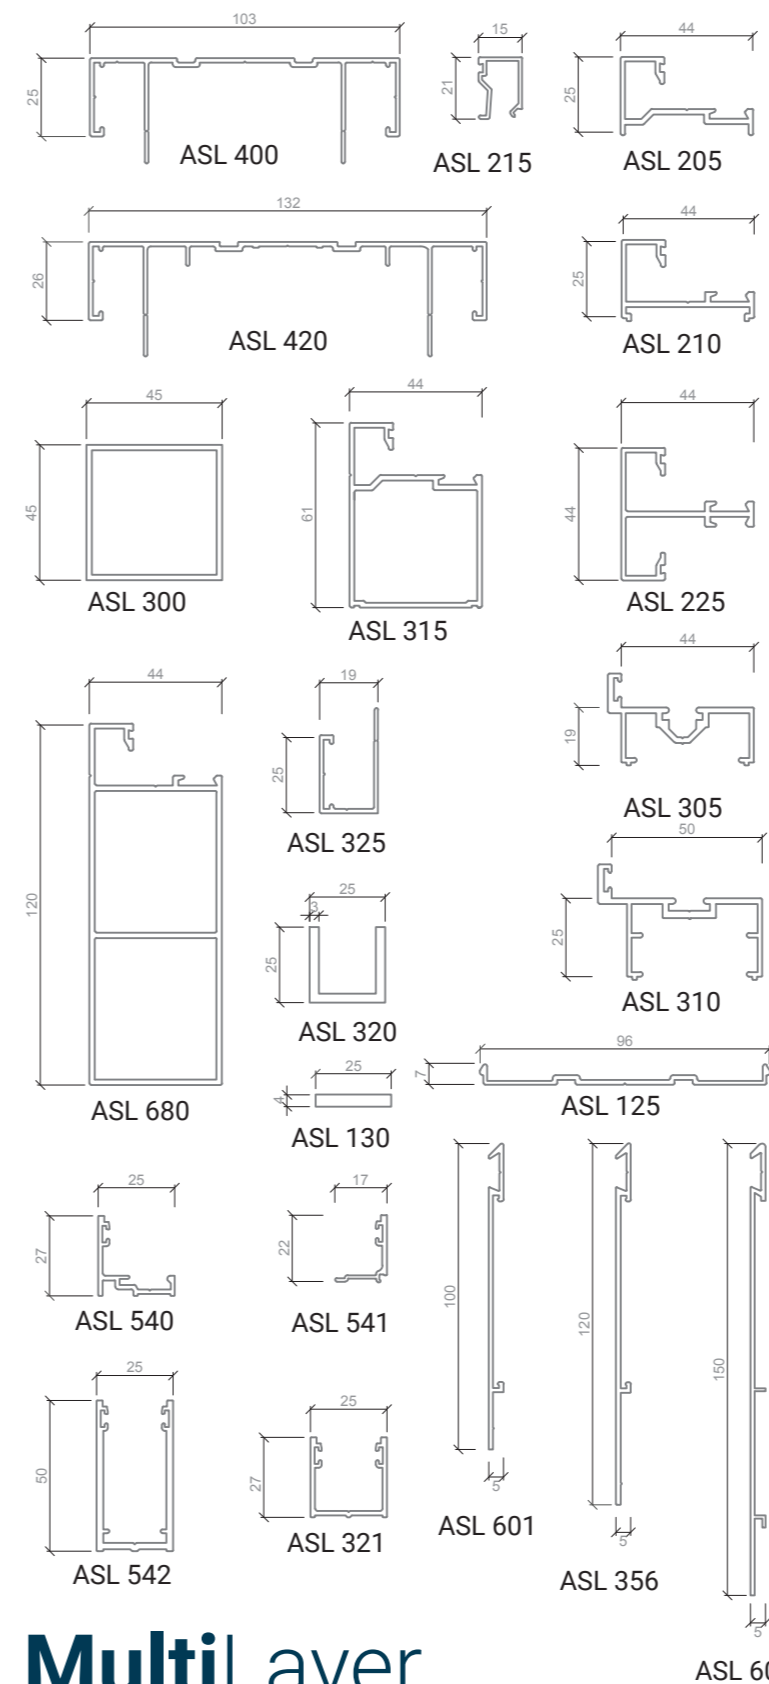

64 Series

64 Edge & Acoustic

92 Series

92 Edge & Acoustic

DesignLine

MultiLayer

Door Series

inSlide

inStop

inStep