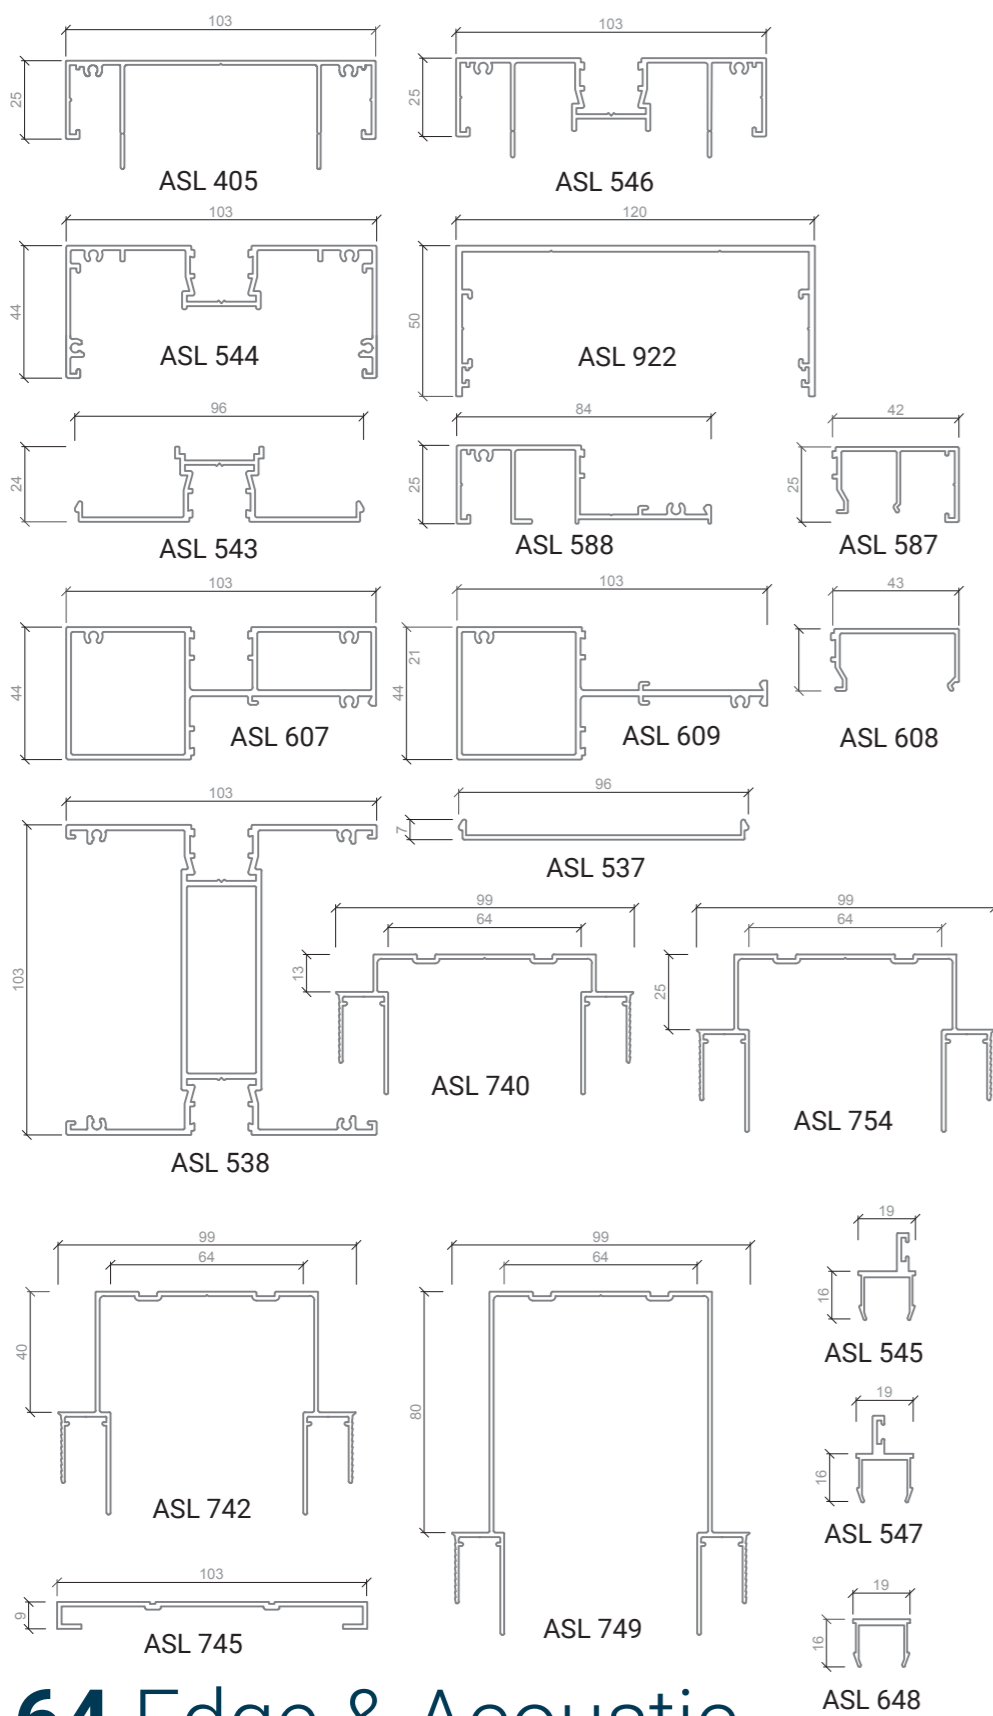

64 Series

64 Edge & Acoustic

92 Series

92 Edge & Acoustic

DesignLine

MultiLayer

Door Series

inSlide

inStop

inStep