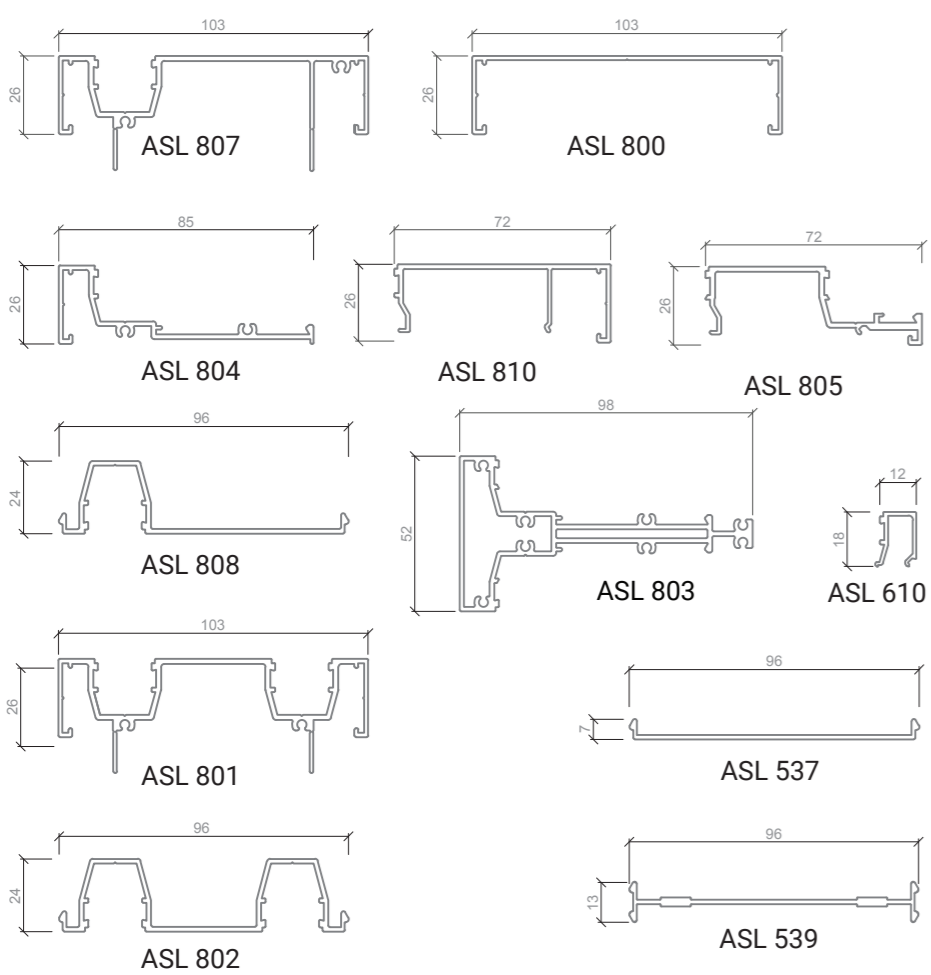

64 Series

64 Edge & Acoustic

92 Series

92 Edge & Acoustic

DesignLine

MultiLayer

Door Series

inSlide

inStop

inStep