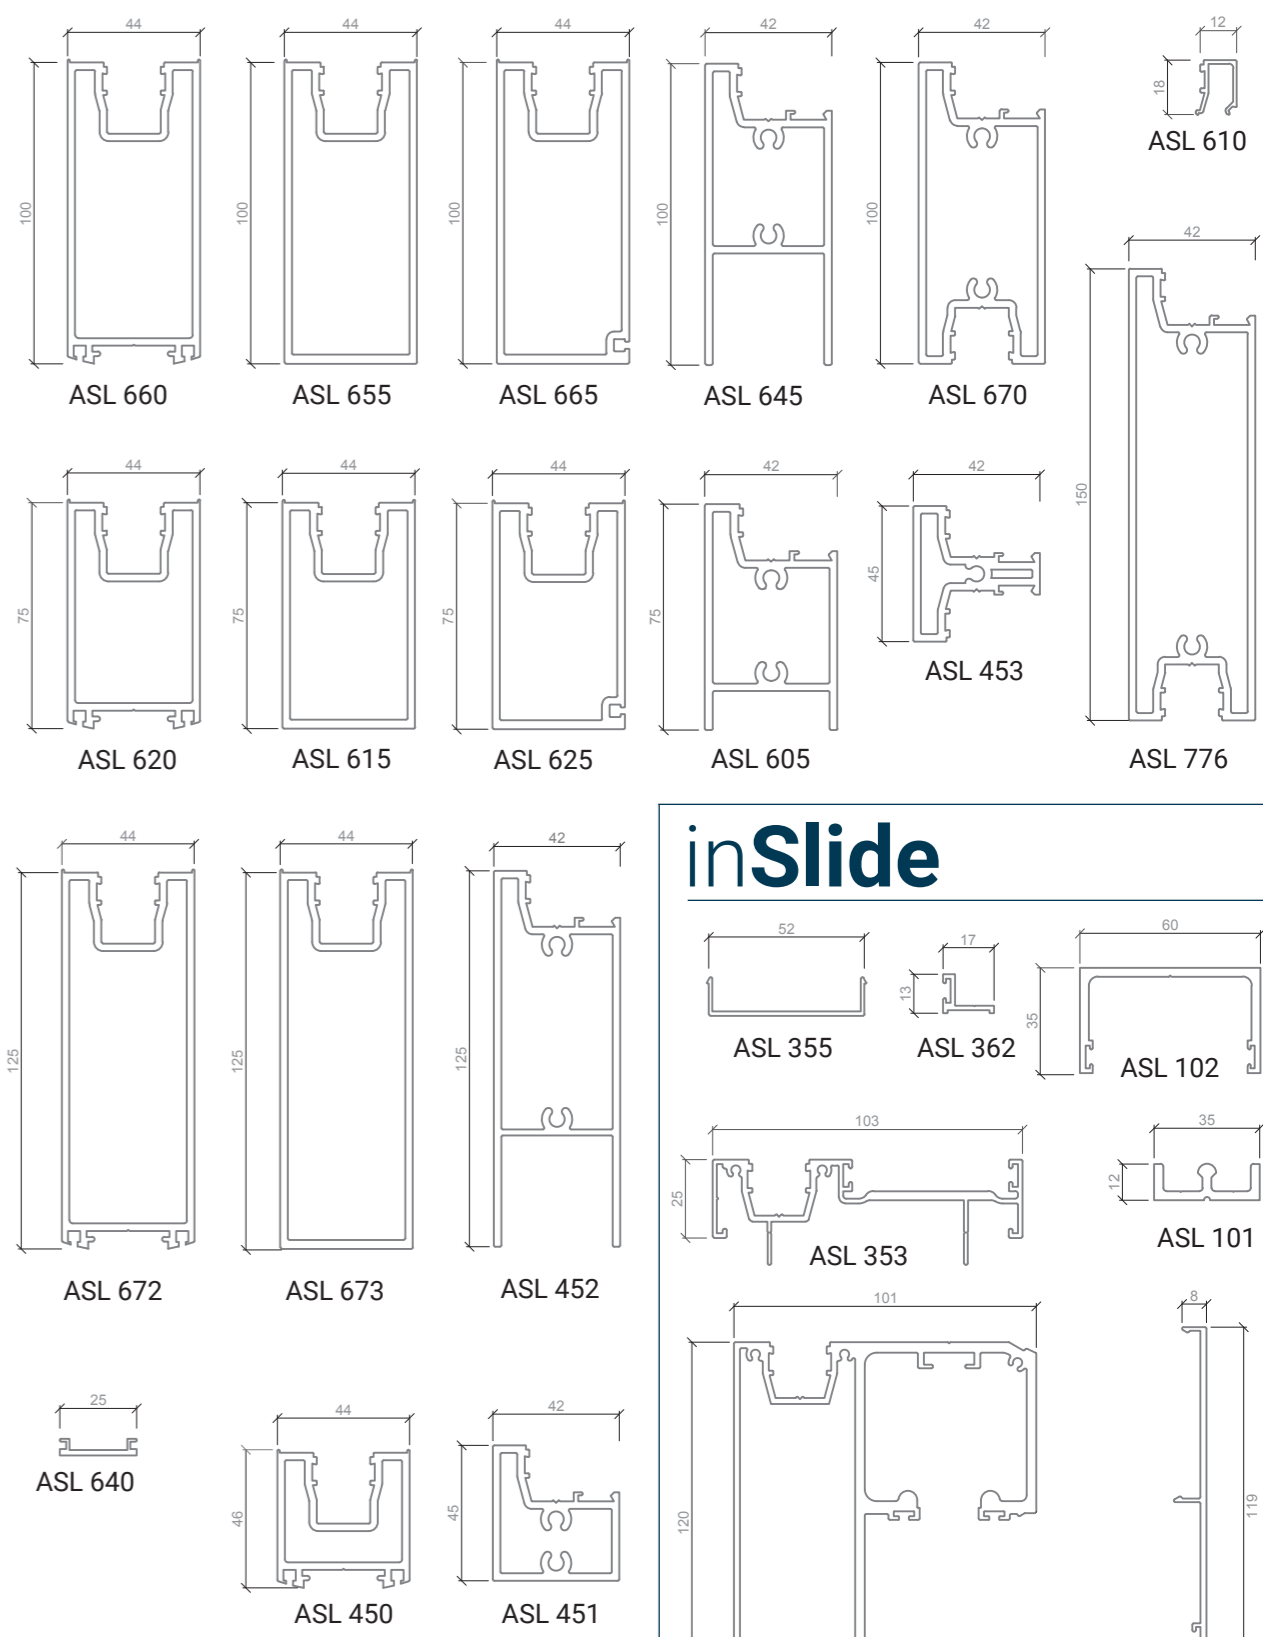

64 Series

64 Edge & Acoustic

92 Series

92 Edge & Acoustic

DesignLine

MultiLayer

Door Series

inSlide

inStop

inStep