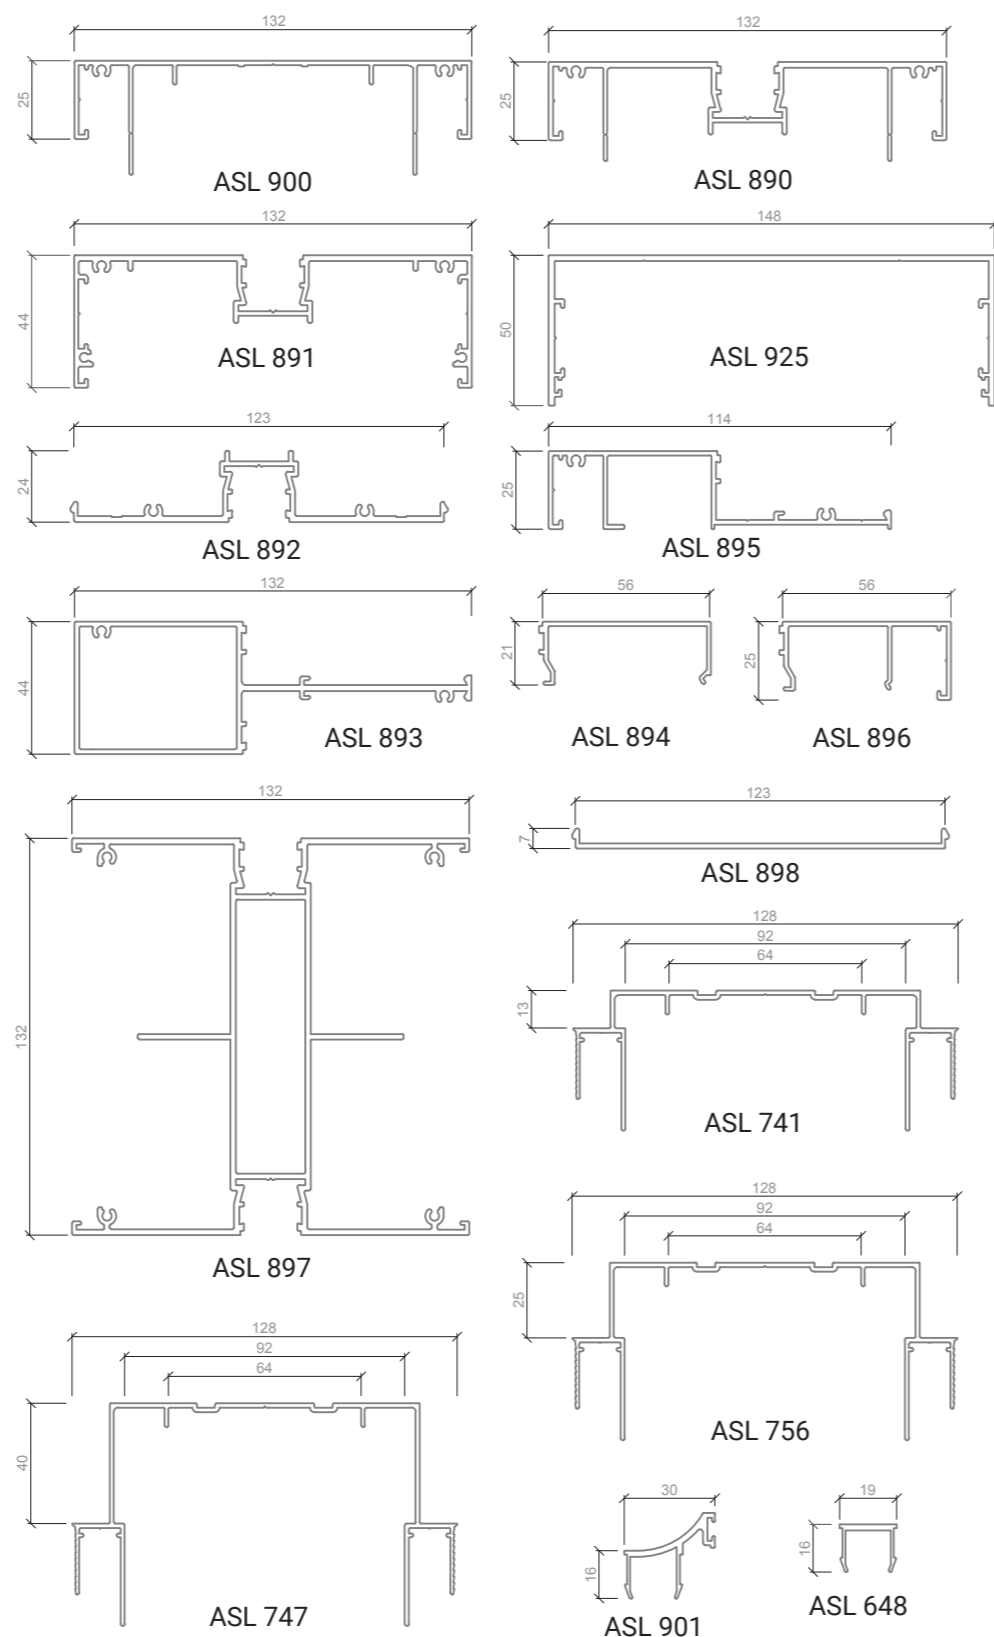

64 Series

64 Edge & Acoustic

92 Series

92 Edge & Acoustic

DesignLine

MultiLayer

Door Series

inSlide

inStop

inStep