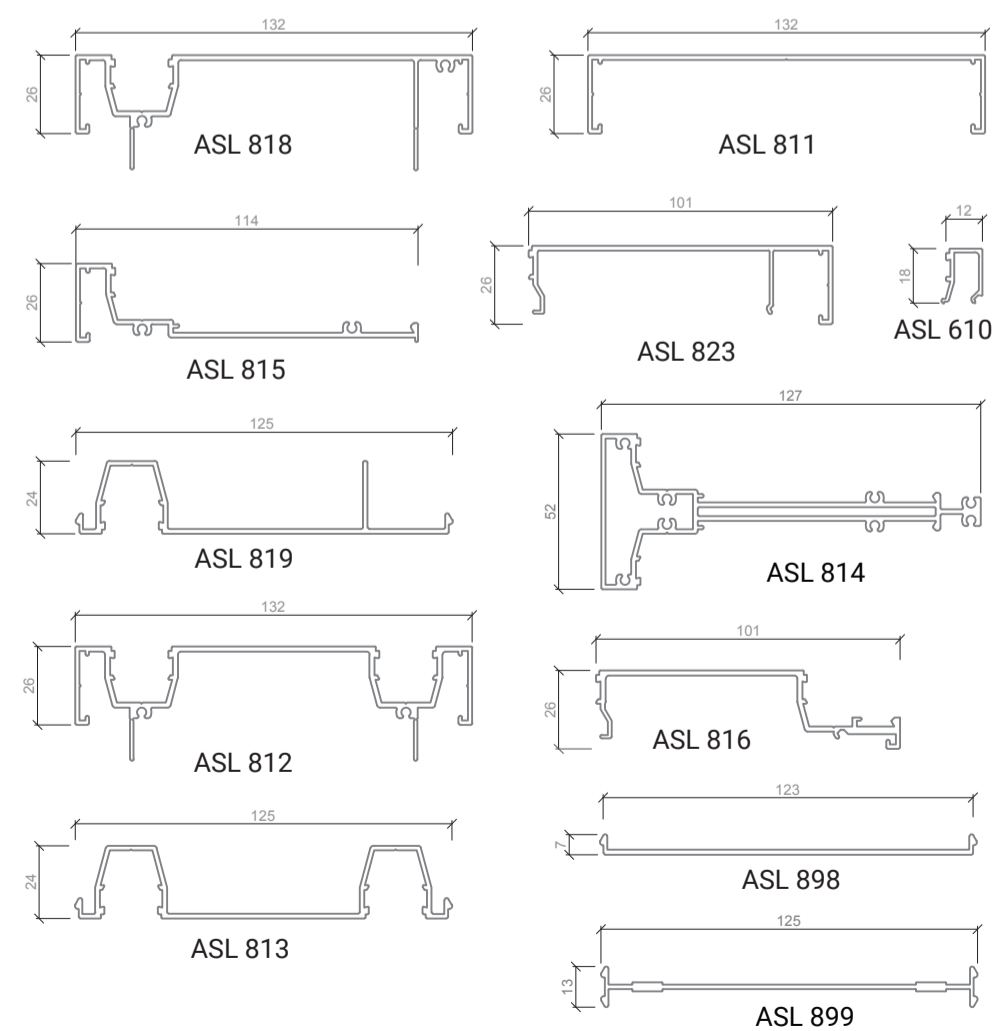

64 Series

64 Edge & Acoustic

92 Series

92 Edge & Acoustic

DesignLine

MultiLayer

Door Series

inStep