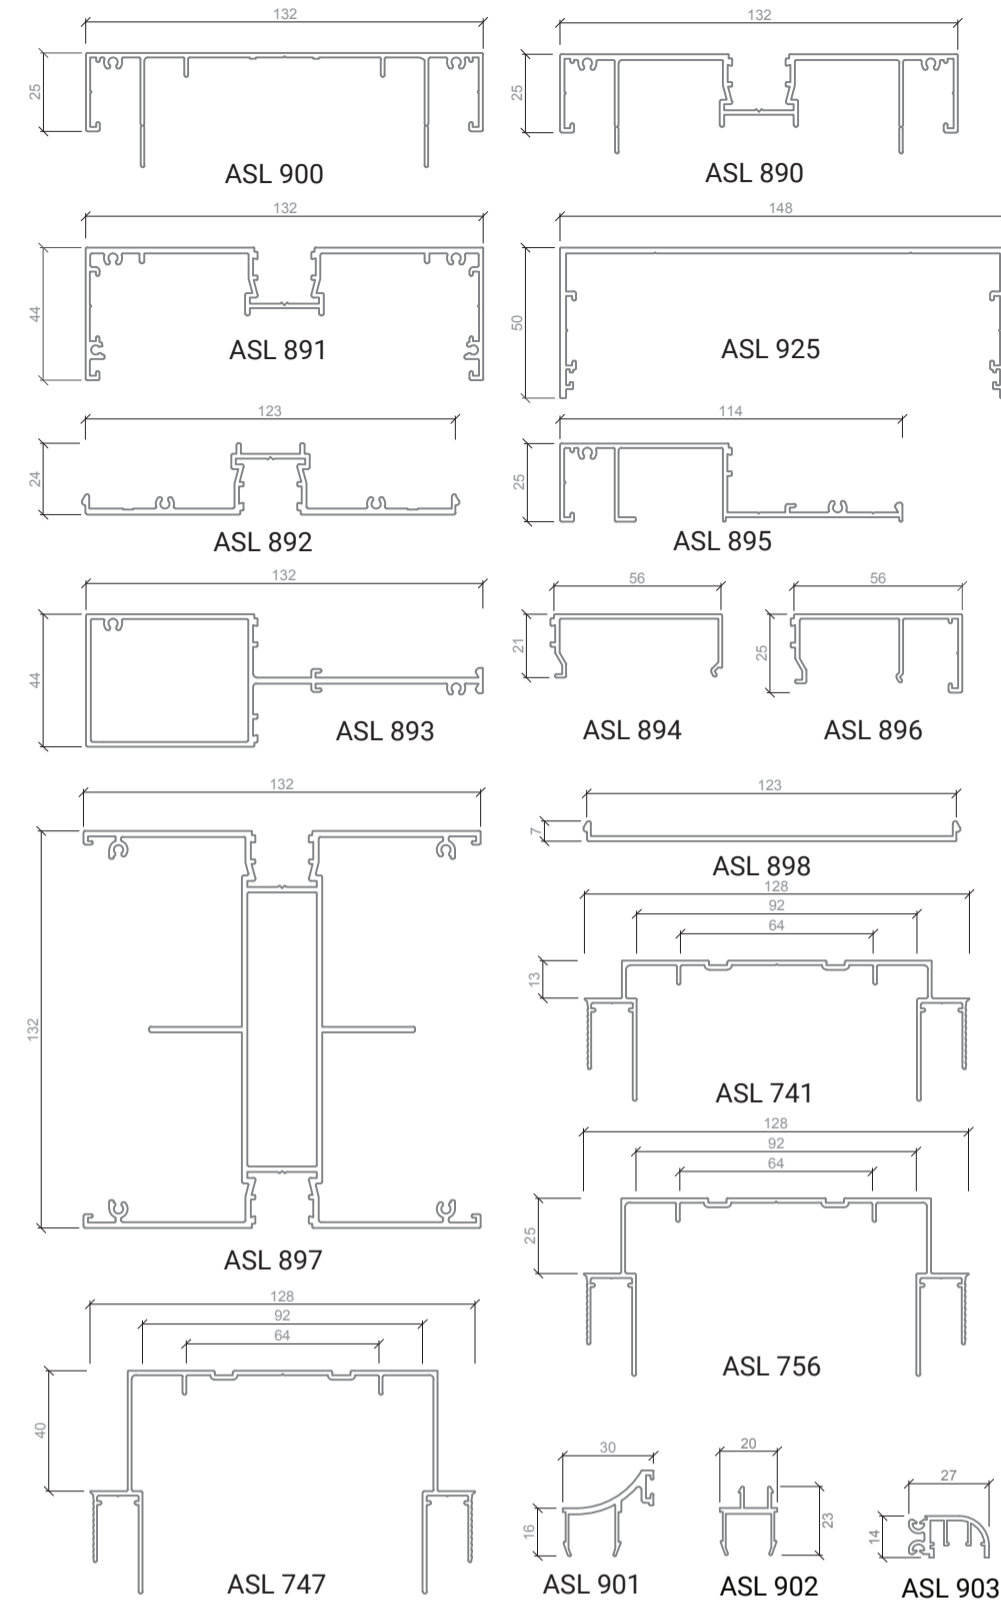

64 Series

64 Edge & Acoustic

92 Series

92 Edge & Acoustic

DesignLine

MultiLayer

Door Series

inStep