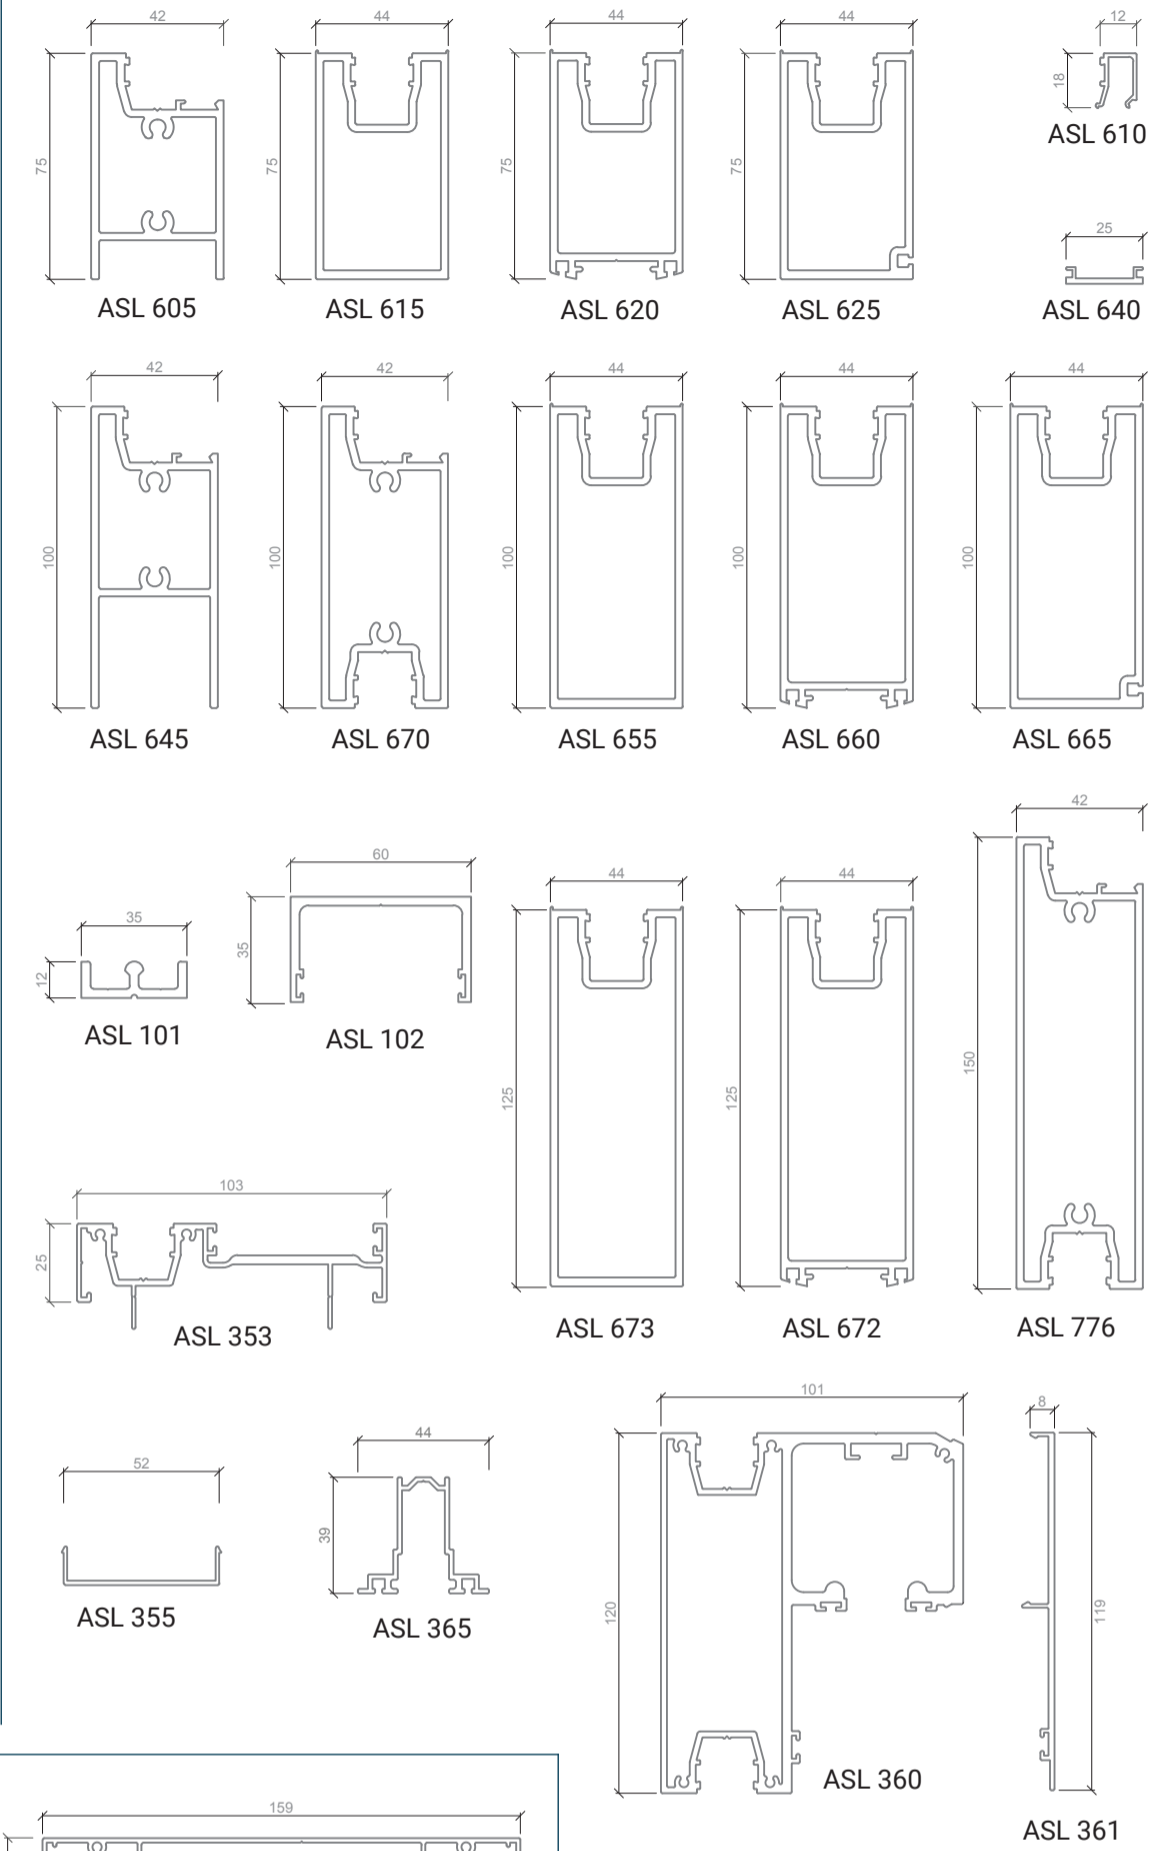

64 Series

64 Edge & Acoustic

92 Series

92 Edge & Acoustic

DesignLine

MultiLayer

Door Series

inStep