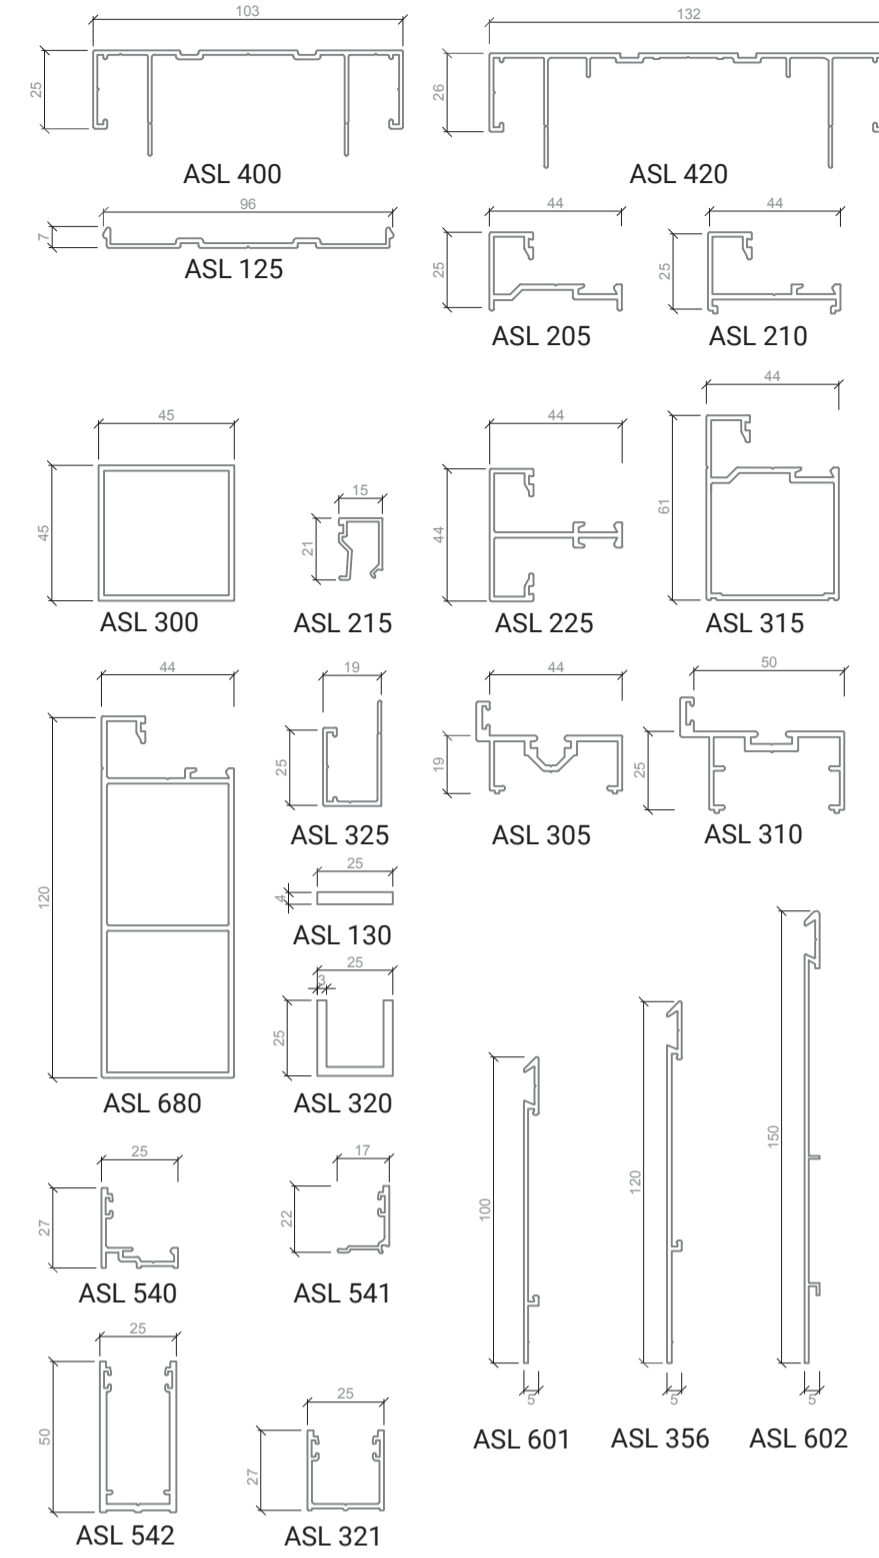

64 Series

64 Edge & Acoustic

92 Series

92 Edge & Acoustic

DesignLine

MultiLayer

Door Series

inStep