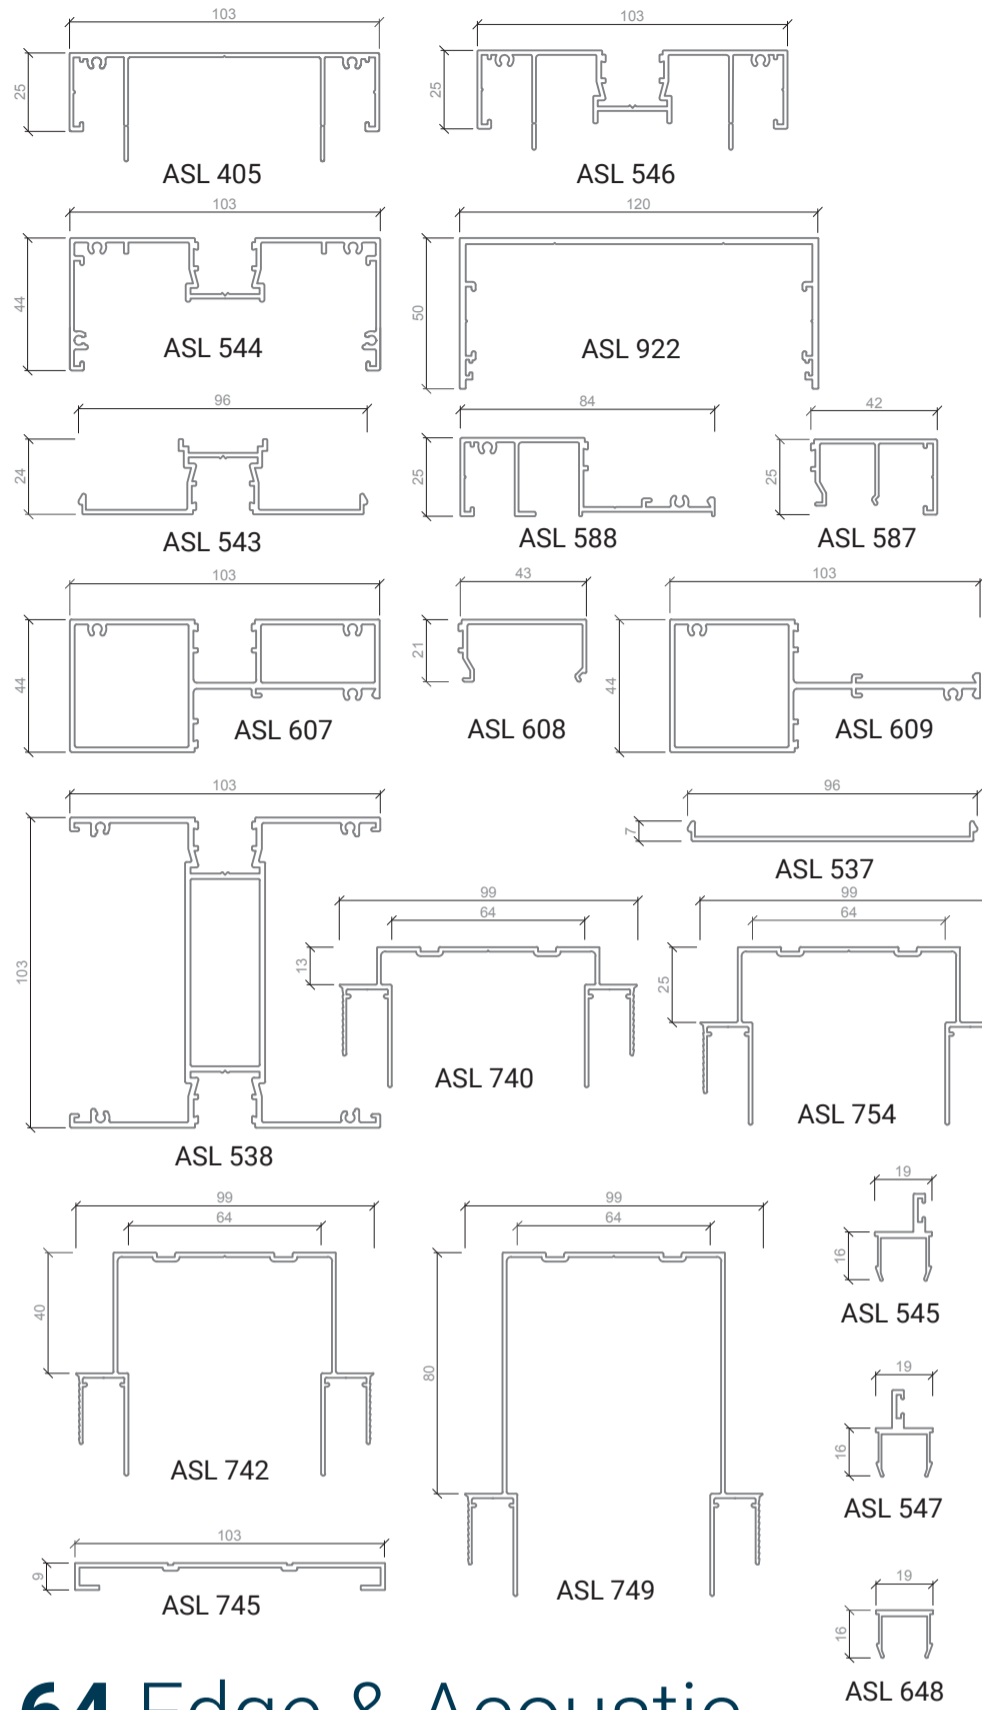

64 Series

64 Edge & Acoustic

92 Series

92 Edge & Acoustic

DesignLine

MultiLayer

Door Series

inStep