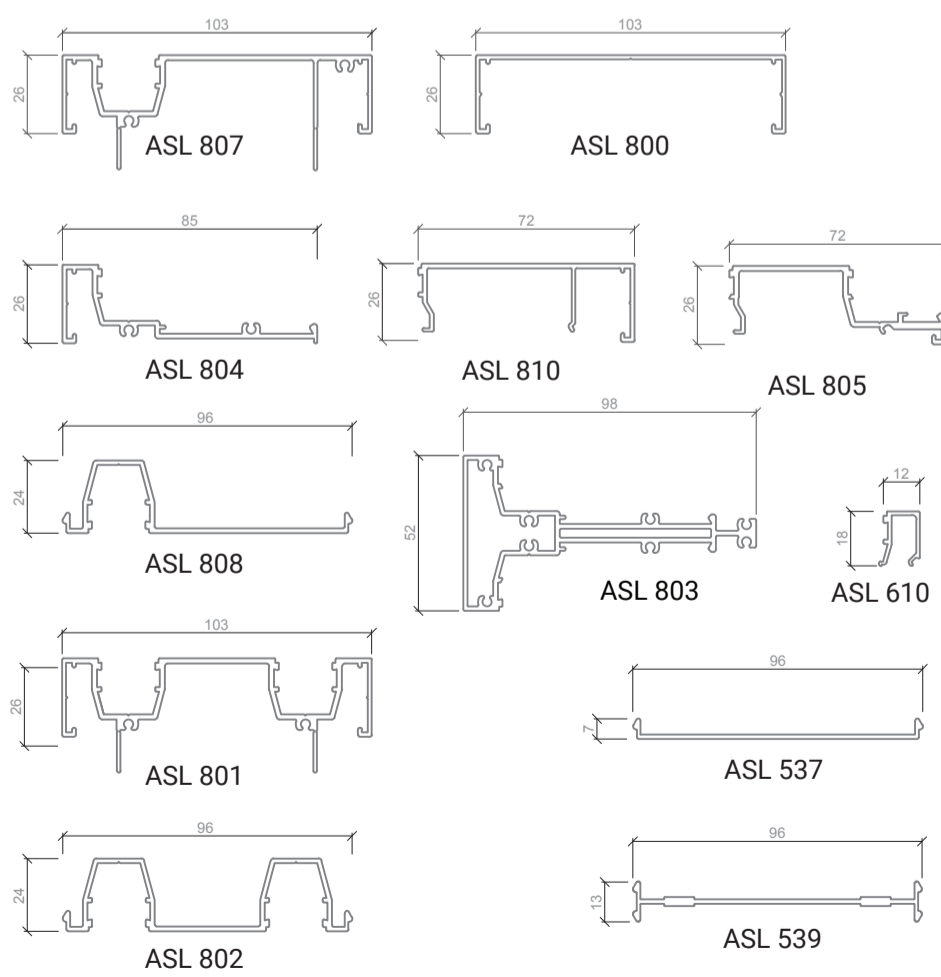

64 Series

64 Edge & Acoustic

92 Series

92 Edge & Acoustic

DesignLine

MultiLayer

Door Series

inStep