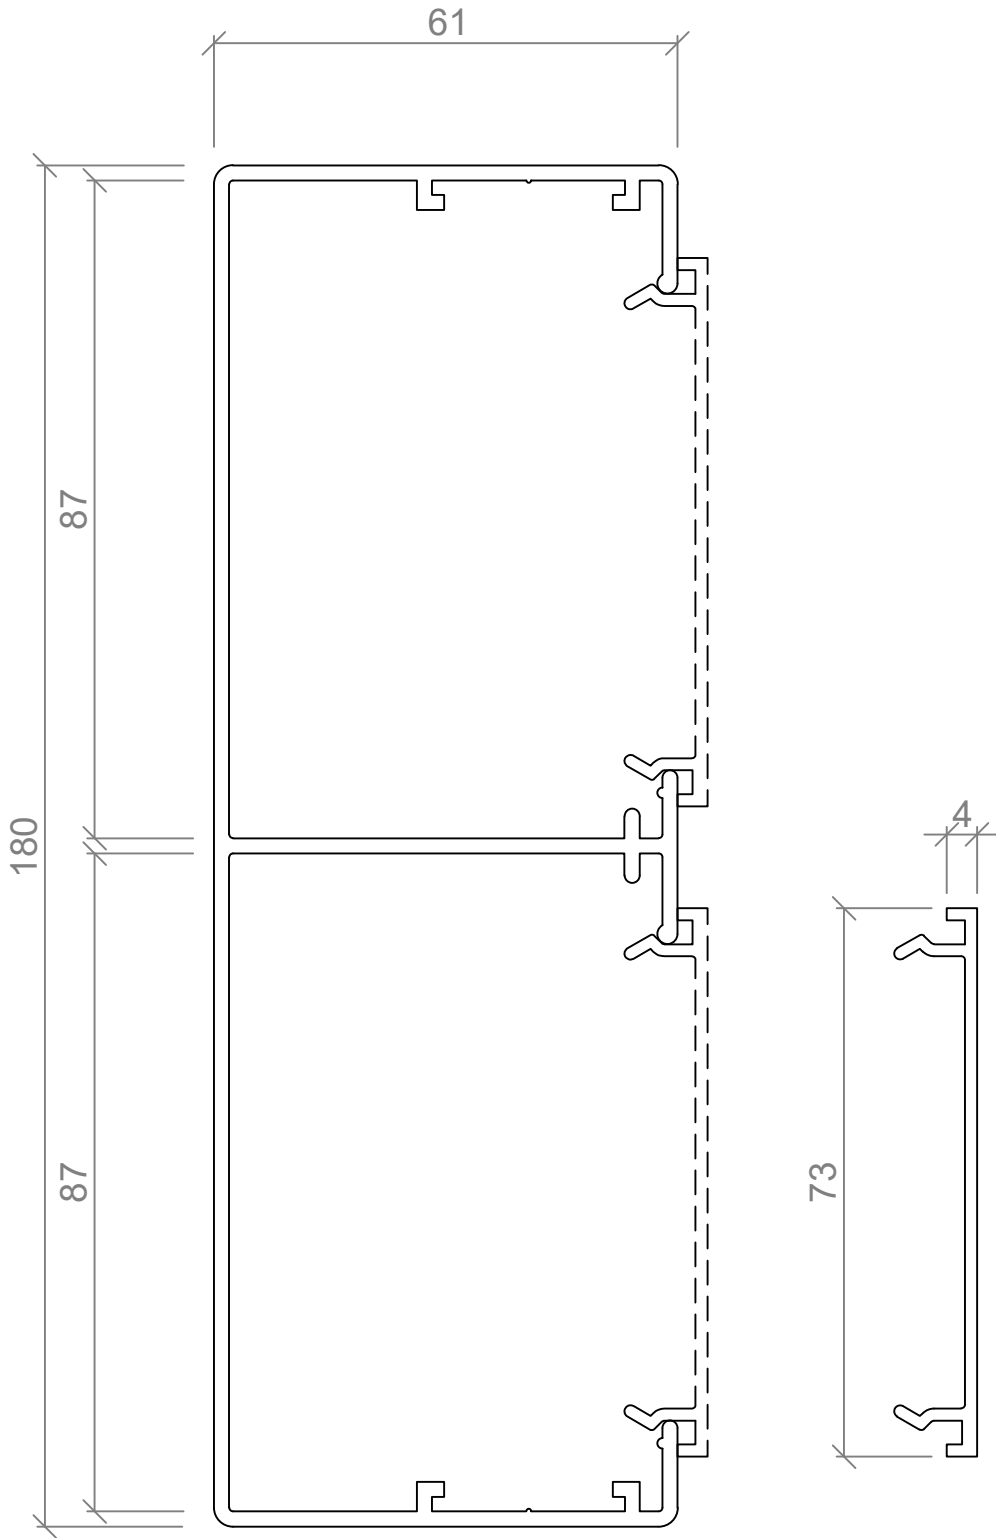

Trunking

An essential part of any office environment, Trunking provides the ideal solutions for powder and data cable management. The separated cavities of our Trunking profiles provide perfect containment of cords with no interference.

- Power and Data cables separated
- Capacity, volume and bend radiuses comply with all applicable standards

Trunking - Twin Compartment

ASL 860
180mm 2 COMPARTMENT BACK

ASL 865
CAP