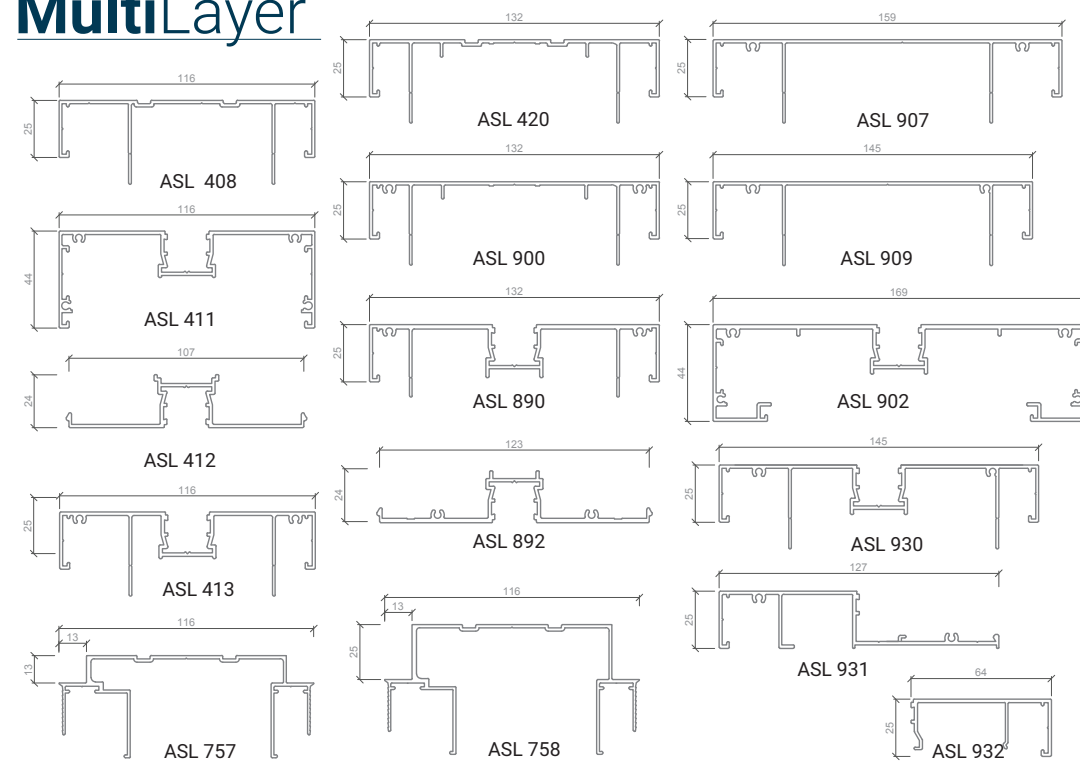

64 Series

92 Series

DesignLine

Door Series

MultiLayer

64 Edge & Acoustic

92 Edge & Acoustic

Plus