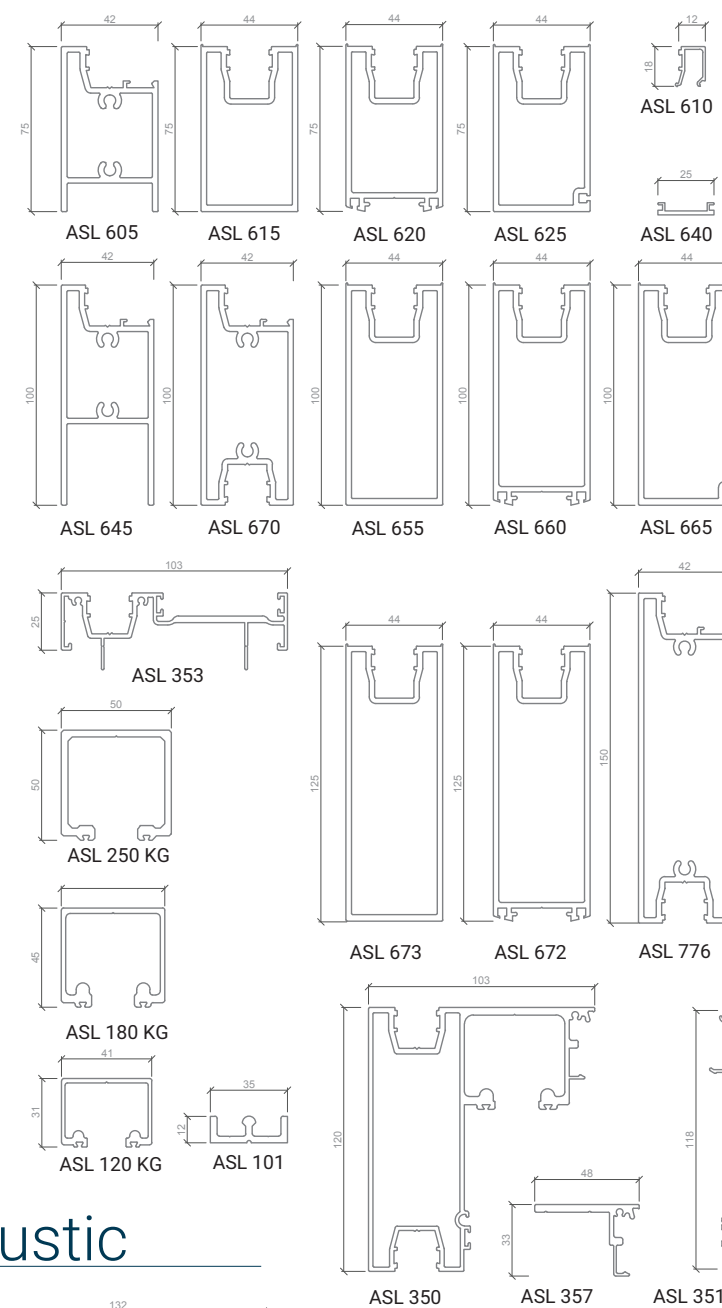

64 Series

92 Series

DesignLine

Door Series

MultiLayer

64 Edge & Acoustic

92 Edge & Acoustic

Plus