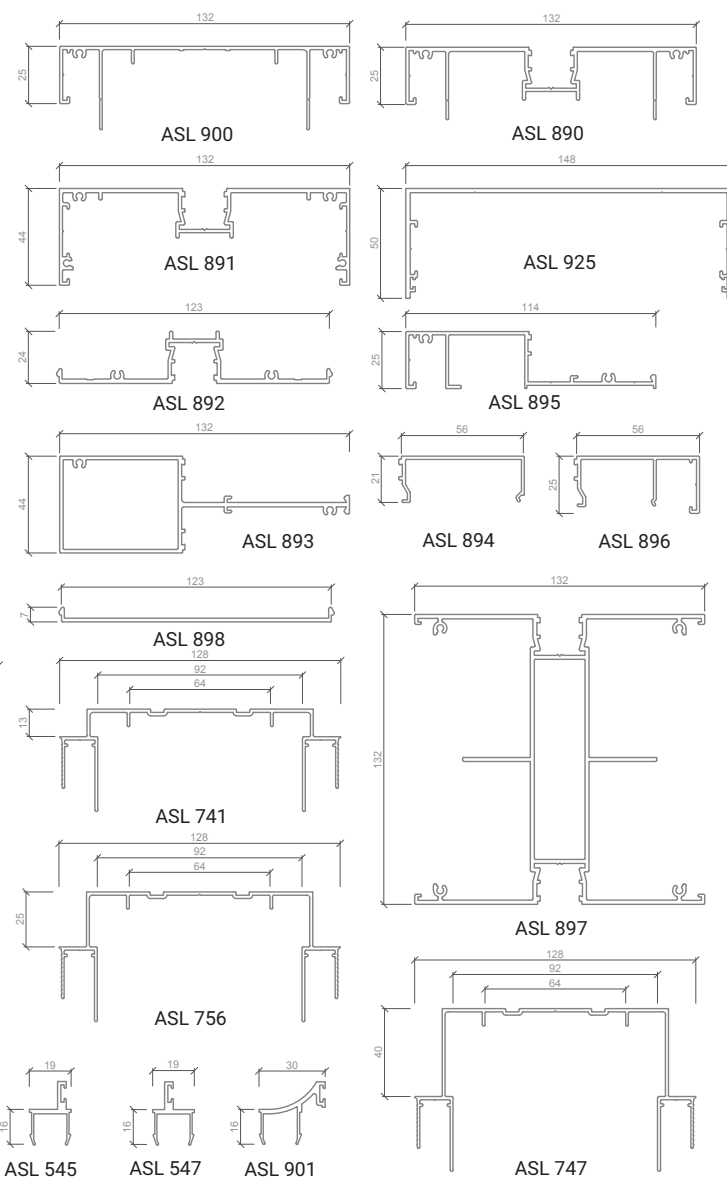

64 Series

92 Series

DesignLine

Door Series

MultiLayer

64 Edge & Acoustic

92 Edge & Acoustic

Plus