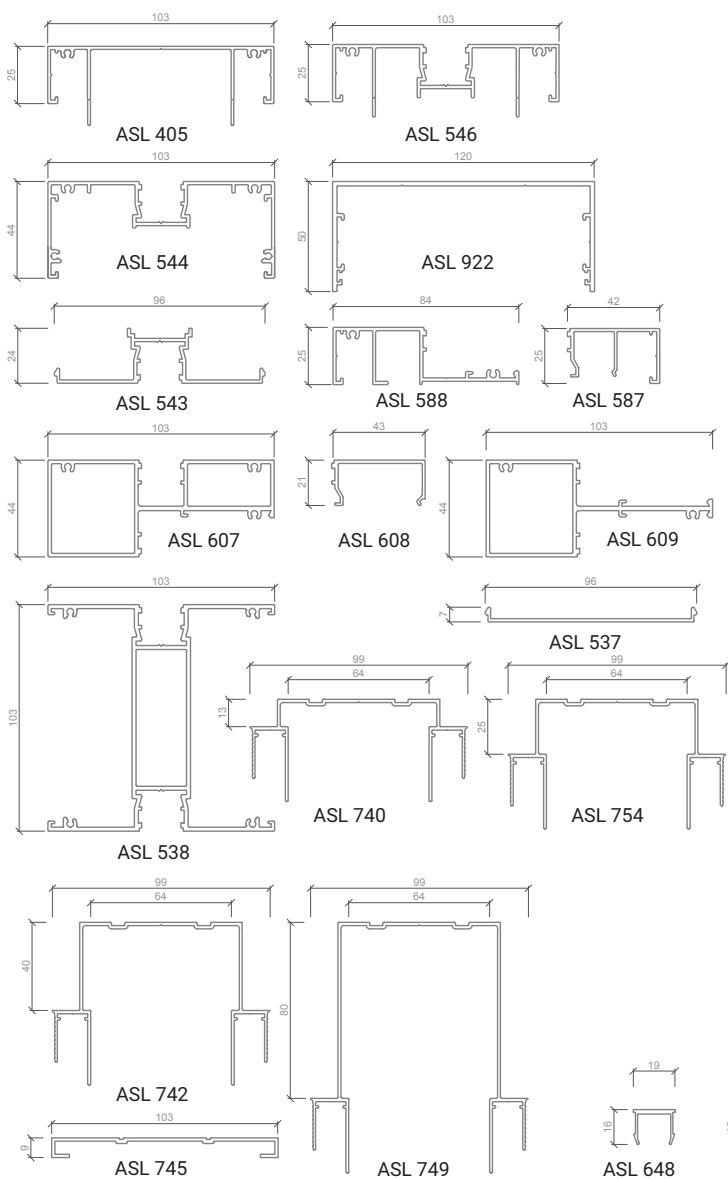

64 Series

92 Series

DesignLine

Door Series

MultiLayer

64 Edge & Acoustic

92 Edge & Acoustic

Plus