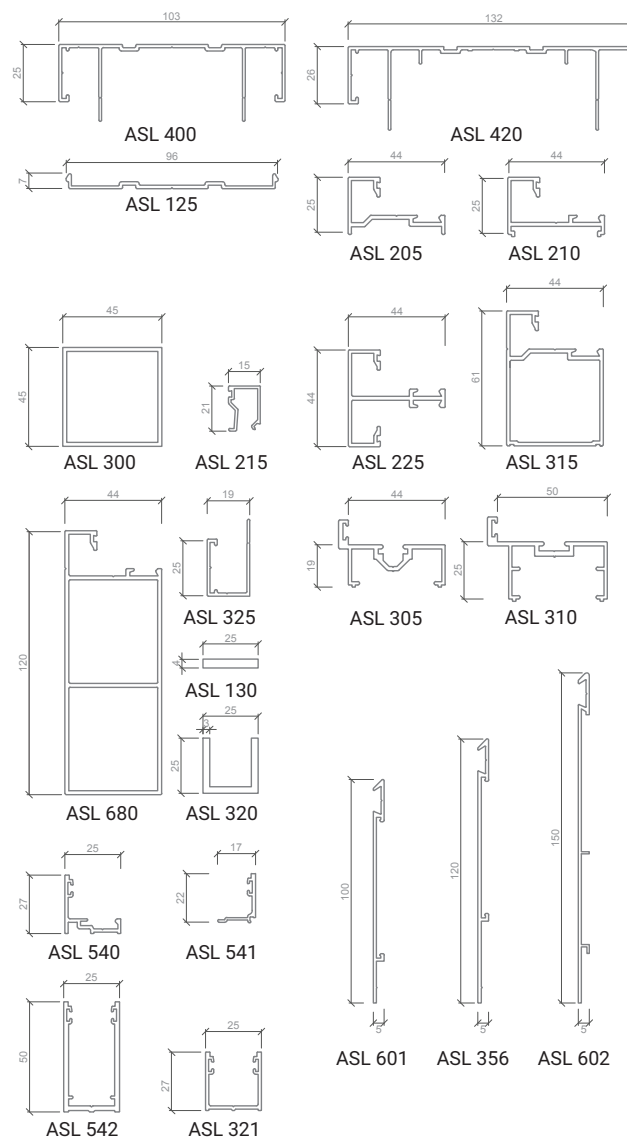

64 Series

92 Series

DesignLine

Door Series

MultiLayer

64 Edge & Acoustic

92 Edge & Acoustic

Plus