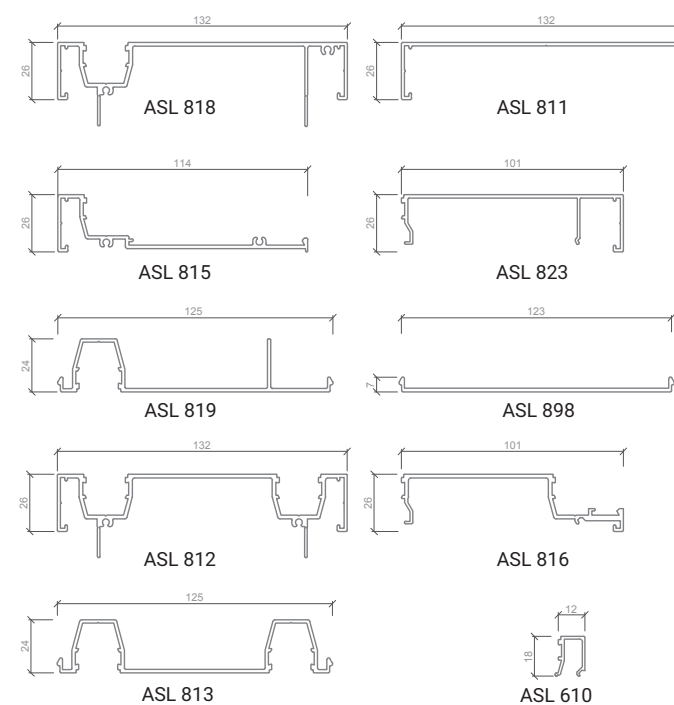

64 Series

92 Series

DesignLine

Door Series

MultiLayer

64 Edge & Acoustic

92 Edge & Acoustic

Plus