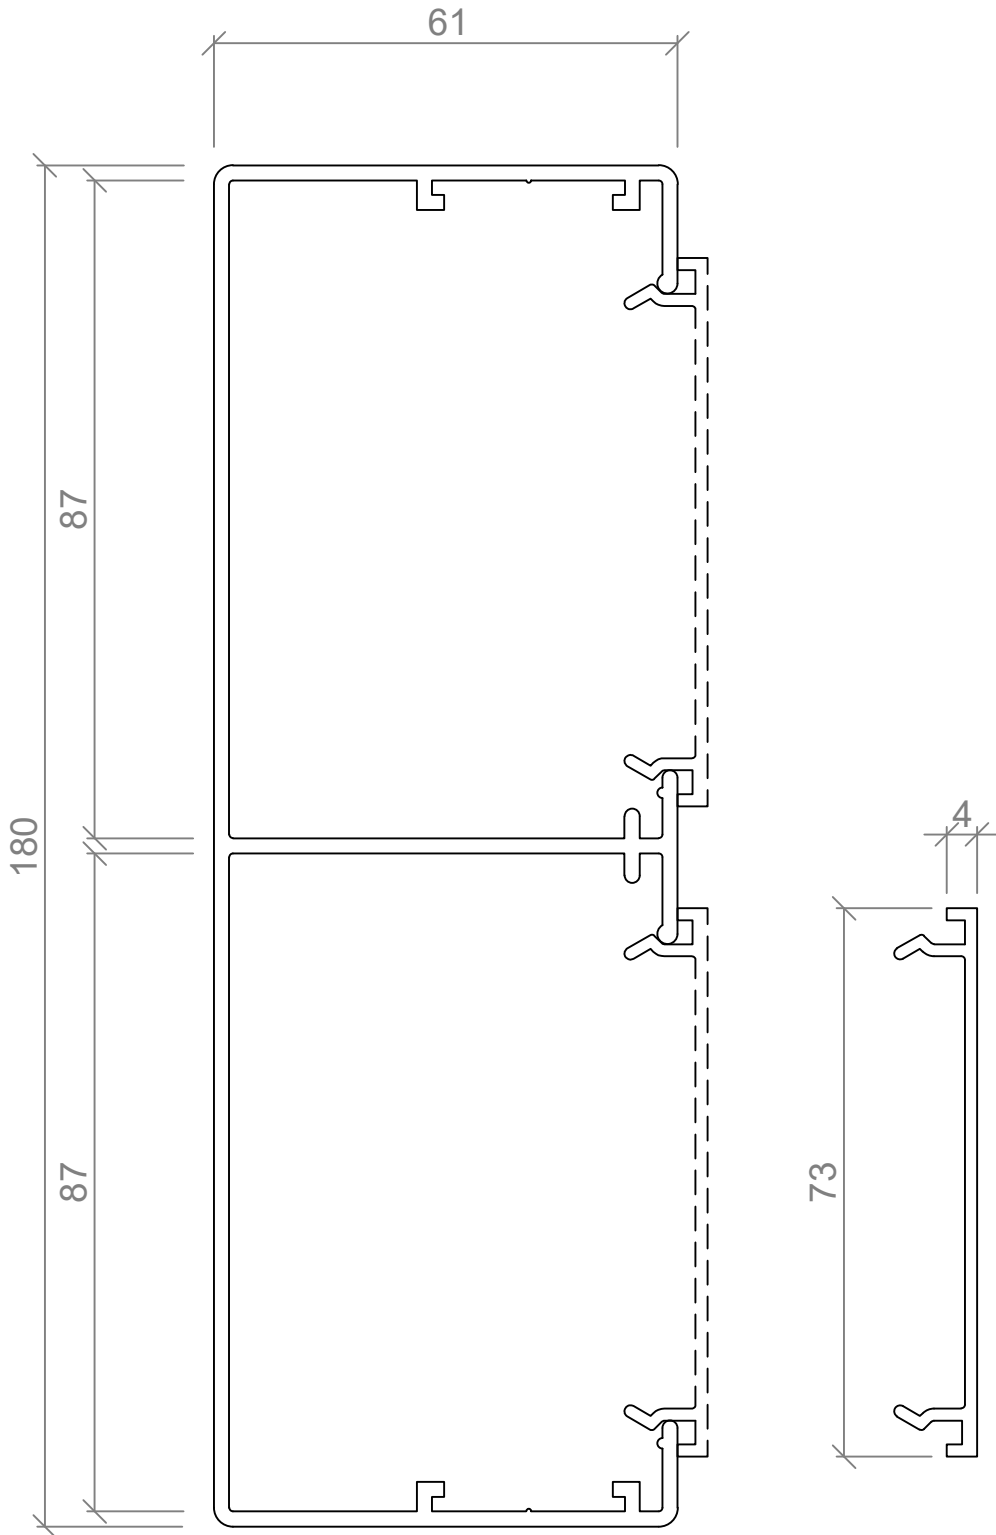

Trunking

An essential part of any office environment, Trunking provides the ideal solutions for powder and data cable management. The separated cavities of our Trunking profiles provide perfect containment of cords with no interference.

- Power and Data cables separated
- Capacity, volume and bend radiuses comply with all applicable standards

Trunking - Twin Compartment

ASL 860
180mm 2 COMPARTMENT BACK

ASL 865
CAP