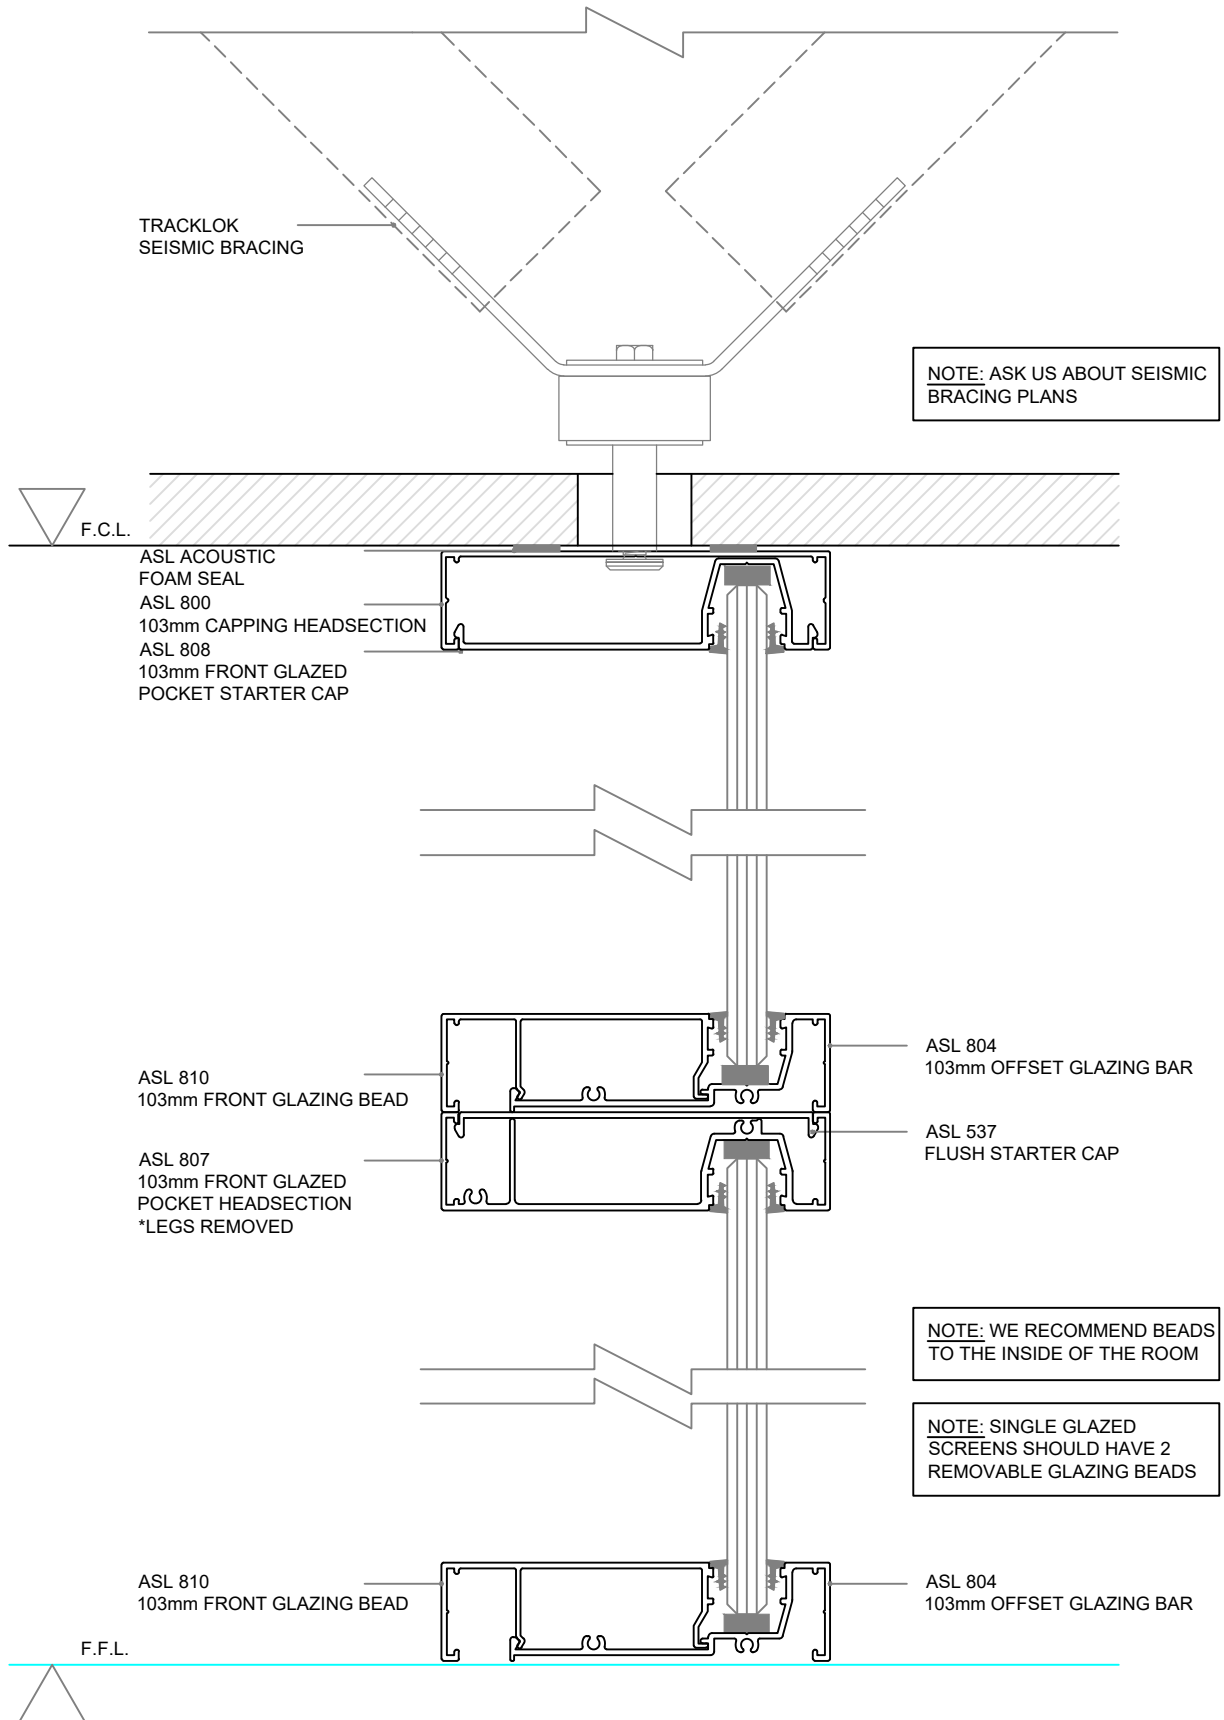

- Suited to both 64mm and 92mm stud walls
- Integrates with both 64 Series and 92 Series
- Edge glazed setting
- Built in screw ports and staking bracket locators
- Easily accommodates 12.38 Laminated glass

ASL 815
132mm OFFSET GLAZING BAR

ASL 823
132mm FRONT GLAZED BEAD

ASL 819
132mm FRONT GLAZED POCKET STARTER CAP

ASL 898
FLUSH STARTER CAP

Standard Elevation

Standard Details - Front Glazed - 64mm Profile, Full Height Glazing

Standard Details - Front Glazed - 64mm Steel Stud, Glazed Wall, Solid Door, 13mm Plasterboard

Standard Elevation

Standard Details - Front Glazed - 92mm Profile, Full Height Glazing

Standard Details - Front Glazed - 92mm Steel Stud, Glazed Wall, Solid Door, 13mm Plasterboard