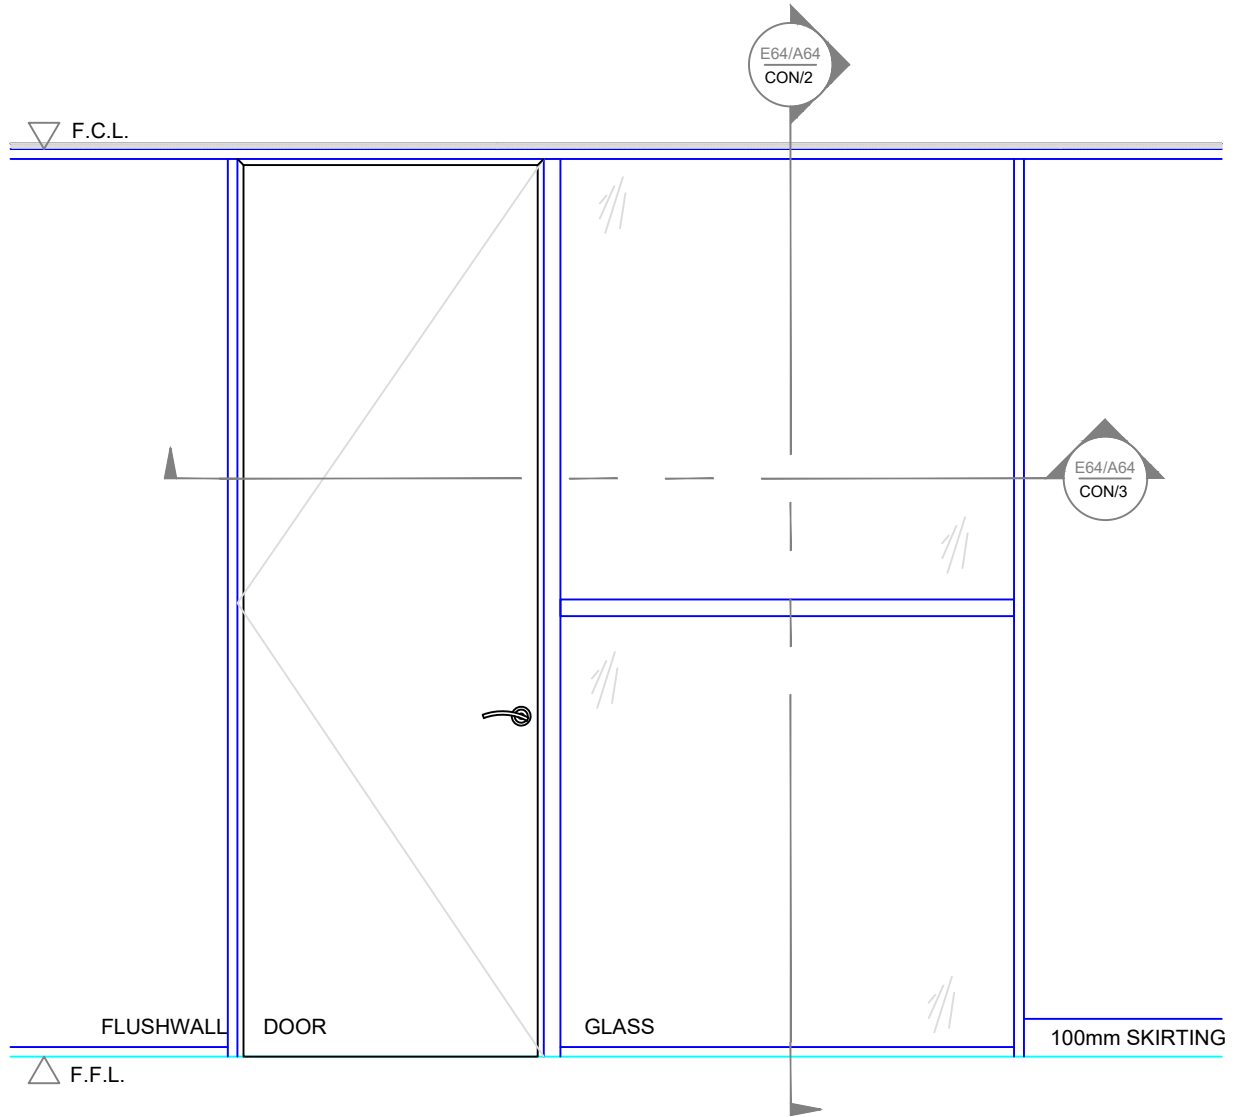

Edge

Edge has been designed to give an executive look and feel to any environment, with the offset glazing pocket on the edge of the profiles offering a unique look with exceptional style. Widely used in commercial office fitouts up and down the country.

- Suited to both 64mm and 92mm stud walls
- Integrates with both 64 Series and 92 Series
- Edge glazed setting
- Built in screw ports and staking bracket locators
- Easily accommodates 12.38 Laminated glass

ASL 815
132mm OFFSET GLAZING BAR

ASL 823
132mm FRONT GLAZED BEAD

ASL 819
132mm FRONT GLAZED POCKET STARTER CAP

ASL 898
FLUSH STARTER CAP

Standard Elevation

Standard Details - Front Glazed - 64mm Profile, Full Height Glazing

Standard Details - Front Glazed - 64mm Steel Stud, Glazed Wall, Solid Door, 13mm Plasterboard

Standard Elevation

Standard Details - Front Glazed - 92mm Profile, Full Height Glazing

Standard Details - Front Glazed - 92mm Steel Stud, Glazed Wall, Solid Door, 13mm Plasterboard