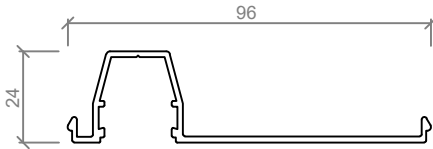

ASL 808
103mm FRONT GLAZED POCKET STARTER CAP