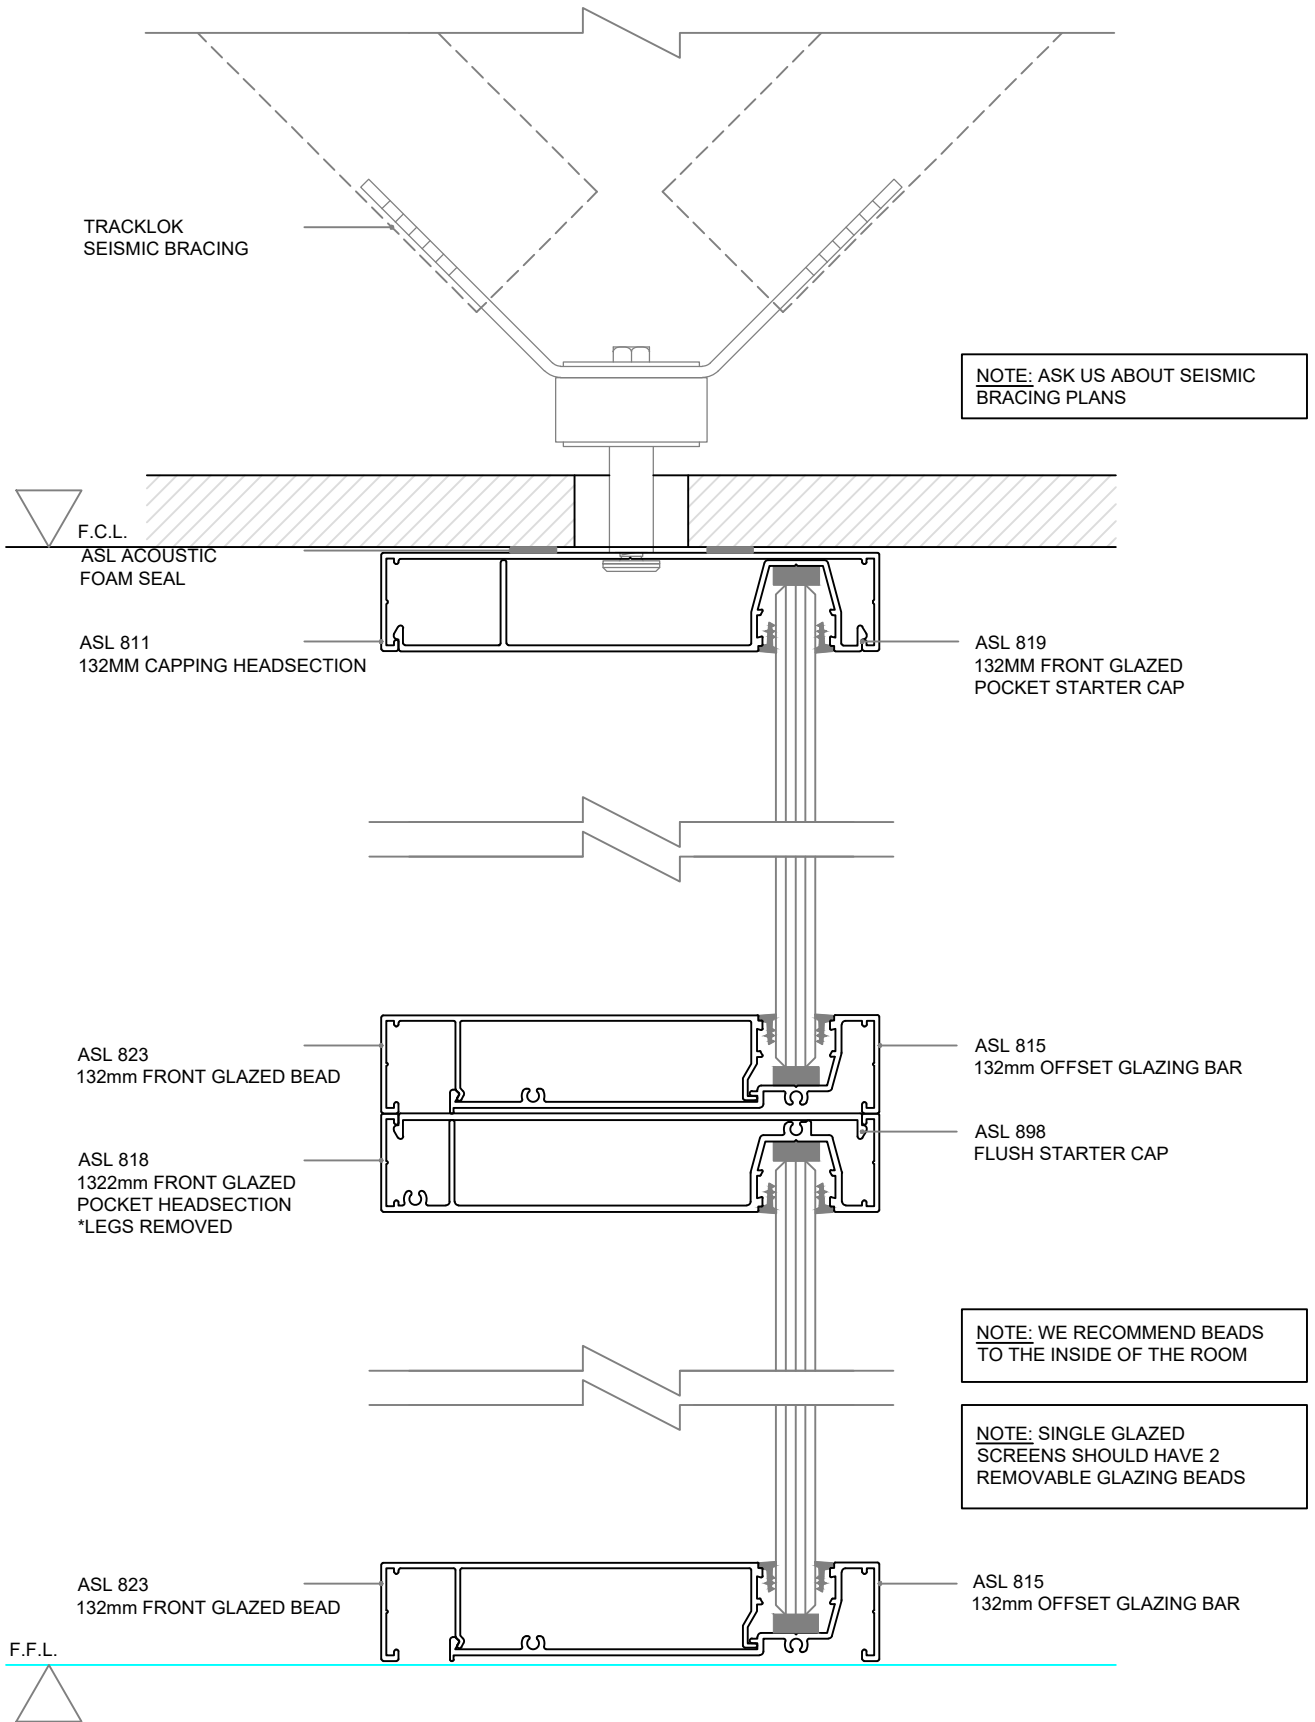

- Suited to both 64mm and 92mm stud walls
- Integrates with both 64 Series and 92 Series
- Edge glazed setting
- Built in screw ports and staking bracket locators
- Easily accommodates 12.38 Laminated glass

ASL 815
132mm OFFSET GLAZING BAR

ASL 823
132mm FRONT GLAZED BEAD

ASL 819
132mm FRONT GLAZED POCKET STARTER CAP

ASL 898
FLUSH STARTER CAP

Standard Elevation

Standard Details - Front Glazed - 64mm Profile, Full Height Glazing

Standard Details - Front Glazed - 64mm Steel Stud, Glazed Wall, Solid Door, 13mm Plasterboard

Standard Elevation

Standard Details - Front Glazed - 92mm Profile, Full Height Glazing

Standard Details - Front Glazed - 92mm Steel Stud, Glazed Wall, Solid Door, 13mm Plasterboard