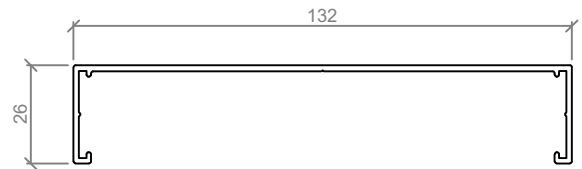

Standard Suite Profiles - Suitable for: 64mm & 92mm Steel Studs

NOTE: SUITED TO 64mm & 92mm STEEL STUDS
TO BE USED IN CONJUNCTION WITH 64 & 92 SERIES

ASL 807
103mm FRONT GLAZED POCKET HEADSECTION

ASL 800
103mm CAPPING HEADSECTION

ASL 804
103mm OFFSET GLAZING BAR

ASL 810
103mm FRONT GLAZING BEAD

ASL 808
103mm FRONT GLAZED POCKET STARTER CAP

ASL 537
FLUSH STARTER CAP

ASL 818
132mm FRONT GLAZED POCKET HEADSECTION

ASL 811
132mm CAPPING HEADSECTION

ASL 815
132mm OFFSET GLAZING BAR

ASL 823
132mm FRONT GLAZED BEAD

ASL 819
132mm FRONT GLAZED POCKET STARTER CAP

ASL 898
FLUSH STARTER CAP

Standard Elevation

Standard Details - Front Glazed - 64mm Profile, Full Height Glazing