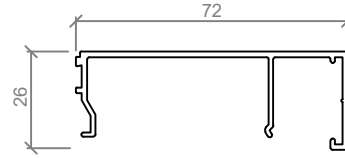

- Suited to both 64mm and 92mm stud walls
- Integrates with both 64 Series and 92 Series
- Edge glazed setting
- Built in screw ports and staking bracket locators
- Easily accommodates 12.38 Laminated glass

Standard Suite Profiles - Suitable for: 64mm & 92mm Steel Studs

NOTE: SUITED TO 64mm & 92mm STEEL STUDS
TO BE USED IN CONJUNCTION WITH 64 & 92 SERIES

ASL 807
103mm FRONT GLAZED POCKET HEADSECTION

ASL 800
103mm CAPPING HEADSECTION

ASL 804
103mm OFFSET GLAZING BAR

ASL 810
103mm FRONT GLAZING BEAD

ASL 808
103mm FRONT GLAZED POCKET STARTER CAP

ASL 537
FLUSH STARTER CAP

ASL 818
132mm FRONT GLAZED POCKET HEADSECTION

ASL 811
132mm CAPPING HEADSECTION

ASL 815
132mm OFFSET GLAZING BAR

ASL 823
132mm FRONT GLAZED BEAD

ASL 819
132mm FRONT GLAZED POCKET STARTER CAP

ASL 898
FLUSH STARTER CAP

Standard Elevation

Standard Details - Front Glazed - 64mm Profile, Full Height Glazing