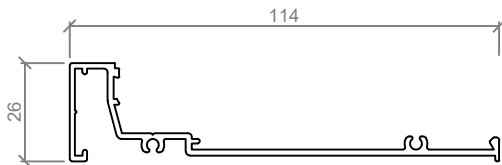

ASL 804
103mm OFFSET GLAZING BAR

ASL 810
103mm FRONT GLAZING BEAD

ASL 808
103mm FRONT GLAZED POCKET STARTER CAP

ASL 537
FLUSH STARTER CAP

ASL 818
132mm FRONT GLAZED POCKET HEADSECTION

ASL 811
132mm CAPPING HEADSECTION

ASL 815
132mm OFFSET GLAZING BAR

ASL 823
132mm FRONT GLAZED BEAD

ASL 819
132mm FRONT GLAZED POCKET STARTER CAP

ASL 898
FLUSH STARTER CAP

Standard Elevation

Standard Details - Front Glazed - 64mm Profile, Full Height Glazing