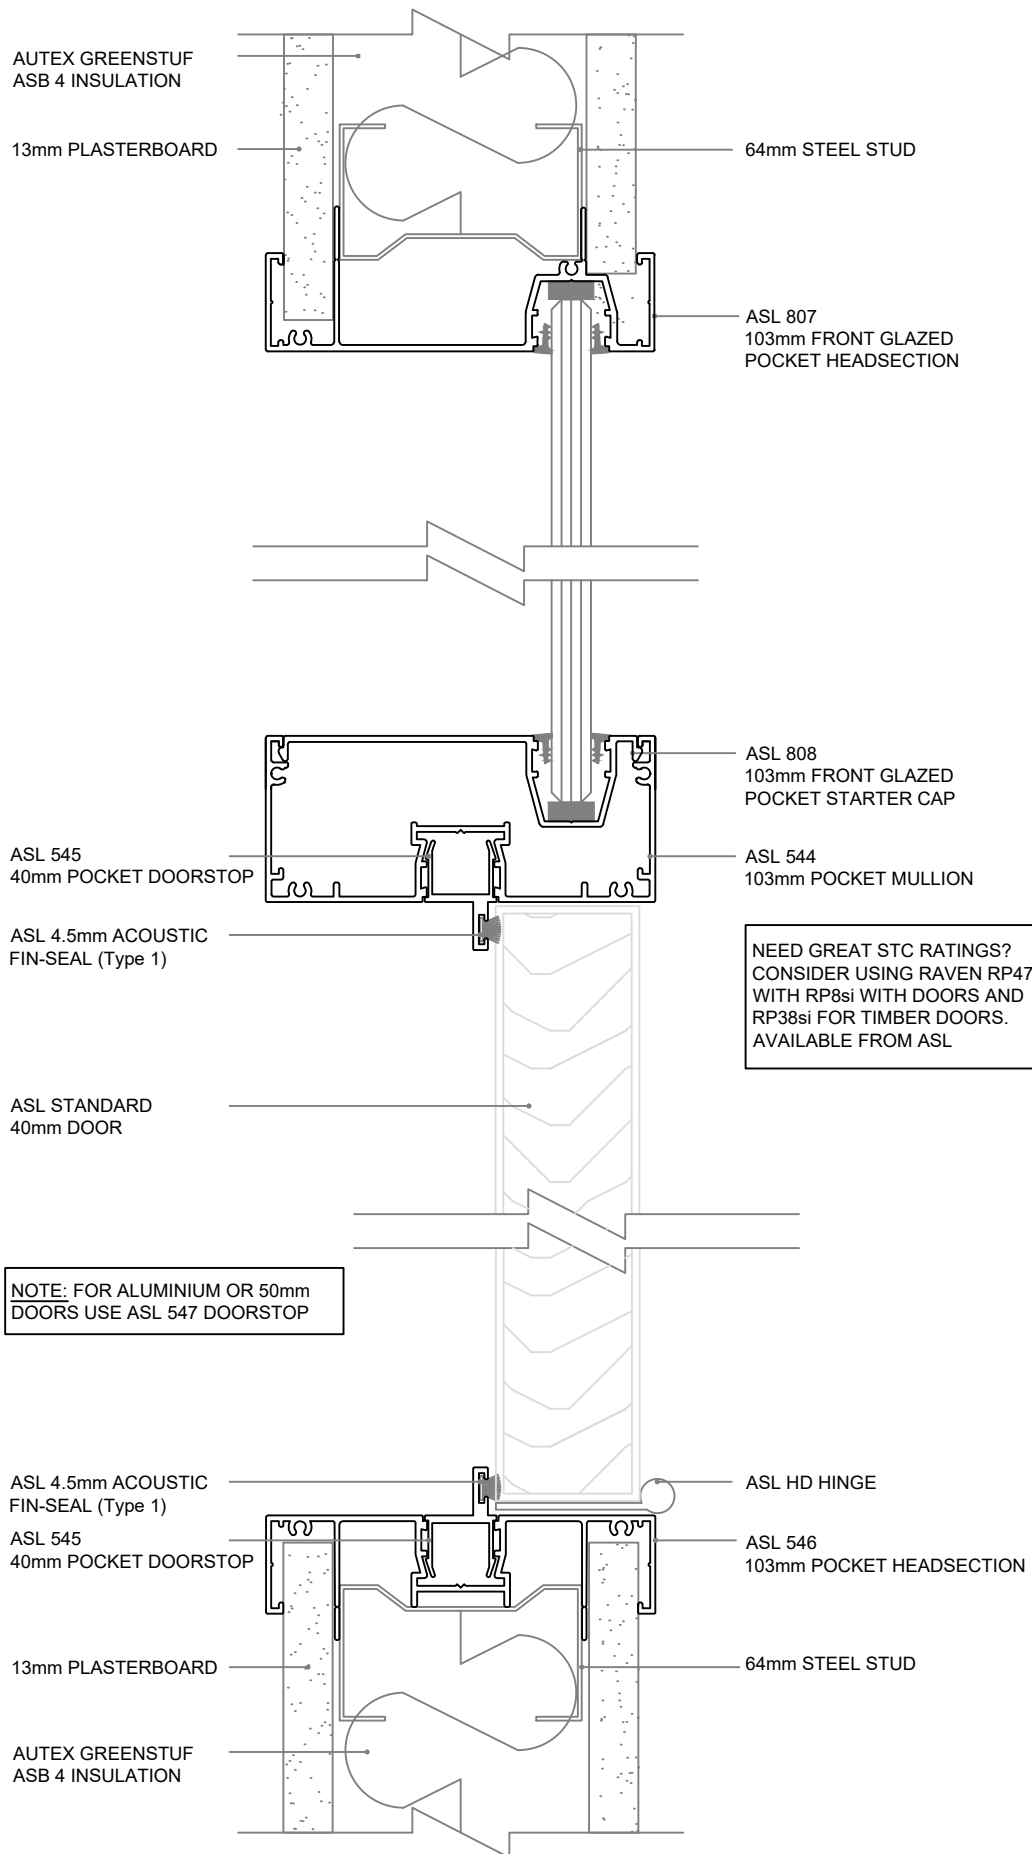

- Suited to both 64mm and 92mm stud walls
- Integrates with both 64 Series and 92 Series
- Edge glazed setting
- Built in screw ports and staking bracket locators
- Easily accommodates 12.38 Laminated glass

ASL 815
132mm OFFSET GLAZING BAR

ASL 823
132mm FRONT GLAZED BEAD

ASL 819
132mm FRONT GLAZED POCKET STARTER CAP

ASL 898
FLUSH STARTER CAP

Standard Elevation

Standard Details - Front Glazed - 64mm Profile, Full Height Glazing

Standard Details - Front Glazed - 64mm Steel Stud, Glazed Wall, Solid Door, 13mm Plasterboard

Standard Elevation

Standard Details - Front Glazed - 92mm Profile, Full Height Glazing

Standard Details - Front Glazed - 92mm Steel Stud, Glazed Wall, Solid Door, 13mm Plasterboard