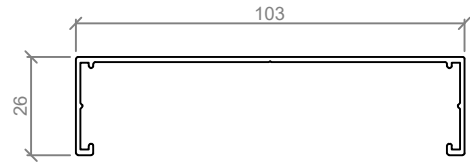

- Suited to both 64mm and 92mm stud walls
- Integrates with both 64 Series and 92 Series
- Edge glazed setting
- Built in screw ports and staking bracket locators
- Easily accommodates 12.38 Laminated glass

Standard Suite Profiles - Suitable for: 64mm & 92mm Steel Studs

NOTE: SUITED TO 64mm & 92mm STEEL STUDS
TO BE USED IN CONJUNCTION WITH 64 & 92 SERIES

ASL 807
103mm FRONT GLAZED POCKET HEADSECTION

ASL 800
103mm CAPPING HEADSECTION