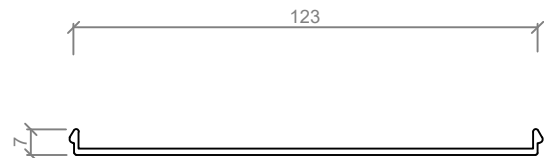

ASL 804
103mm OFFSET GLAZING BAR

ASL 810
103mm FRONT GLAZING BEAD

ASL 808
103mm FRONT GLAZED POCKET STARTER CAP

ASL 537
FLUSH STARTER CAP

ASL 818
132mm FRONT GLAZED POCKET HEADSECTION

ASL 811
132mm CAPPING HEADSECTION

ASL 815
132mm OFFSET GLAZING BAR

ASL 823
132mm FRONT GLAZED BEAD

ASL 819
132mm FRONT GLAZED POCKET STARTER CAP

ASL 898
FLUSH STARTER CAP

Standard Elevation

Standard Details - Front Glazed - 64mm Profile, Full Height Glazing