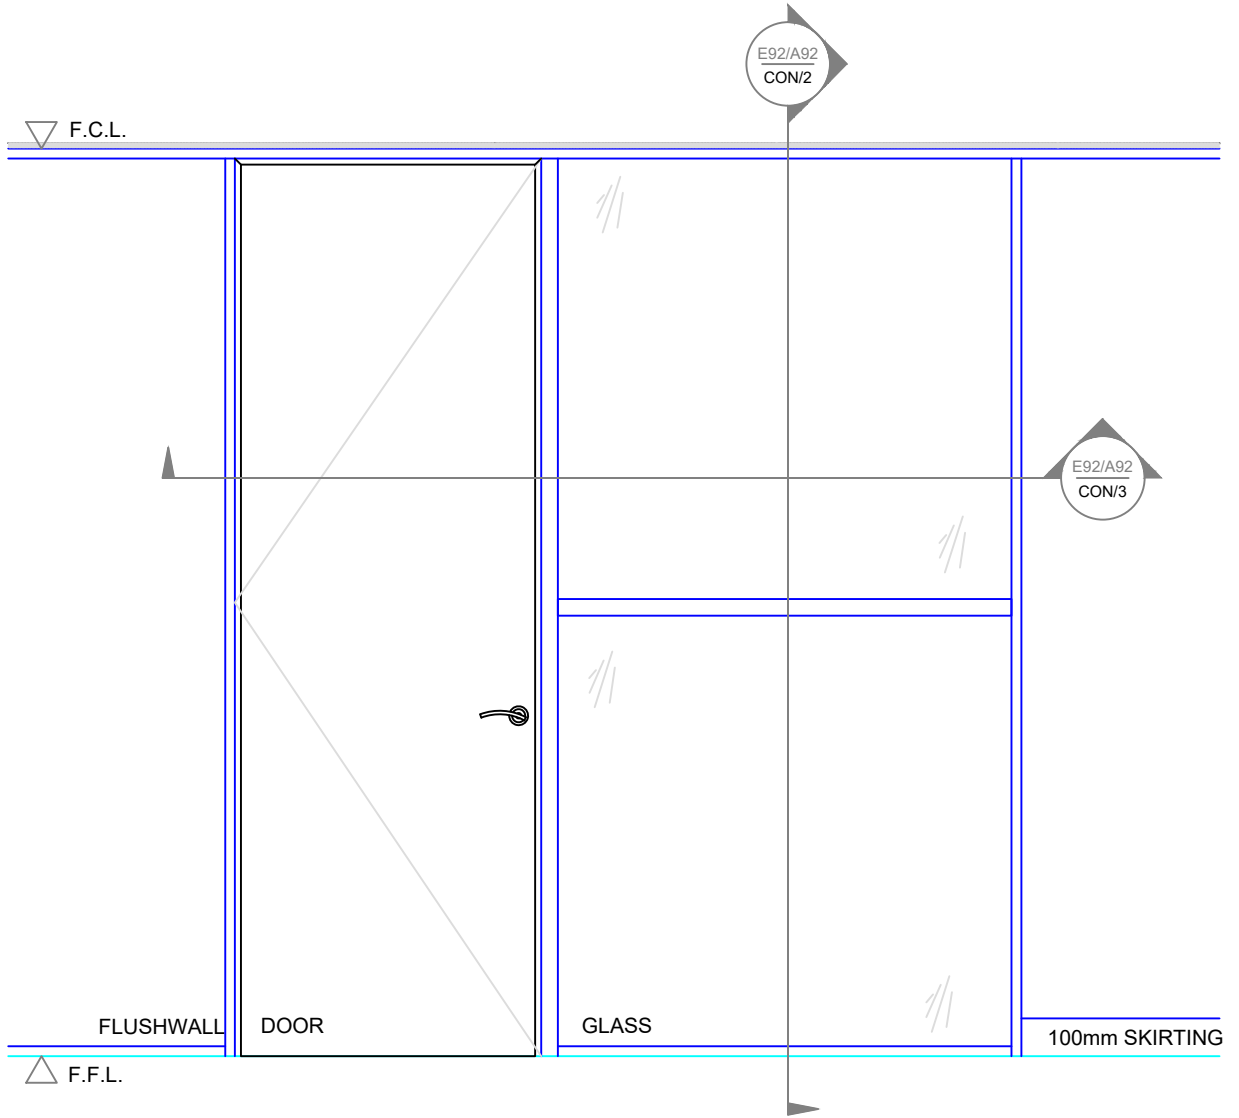

Edge

Edge has been designed to give an executive look and feel to any environment, with the offset glazing pocket on the edge of the profiles offering a unique look with exceptional style. Widely used in commercial office fitouts up and down the country.

- Suited to both 64mm and 92mm stud walls
- Integrates with both 64 Series and 92 Series
- Edge glazed setting
- Built in screw ports and staking bracket locators
- Easily accommodates 12.38 Laminated glass

ASL 815
132mm OFFSET GLAZING BAR

ASL 823
132mm FRONT GLAZED BEAD

ASL 819
132mm FRONT GLAZED POCKET STARTER CAP

ASL 898
FLUSH STARTER CAP

Standard Elevation

Standard Details - Front Glazed - 64mm Profile, Full Height Glazing

Standard Details - Front Glazed - 64mm Steel Stud, Glazed Wall, Solid Door, 13mm Plasterboard

Standard Elevation

Standard Details - Front Glazed - 92mm Profile, Full Height Glazing

Standard Details - Front Glazed - 92mm Steel Stud, Glazed Wall, Solid Door, 13mm Plasterboard