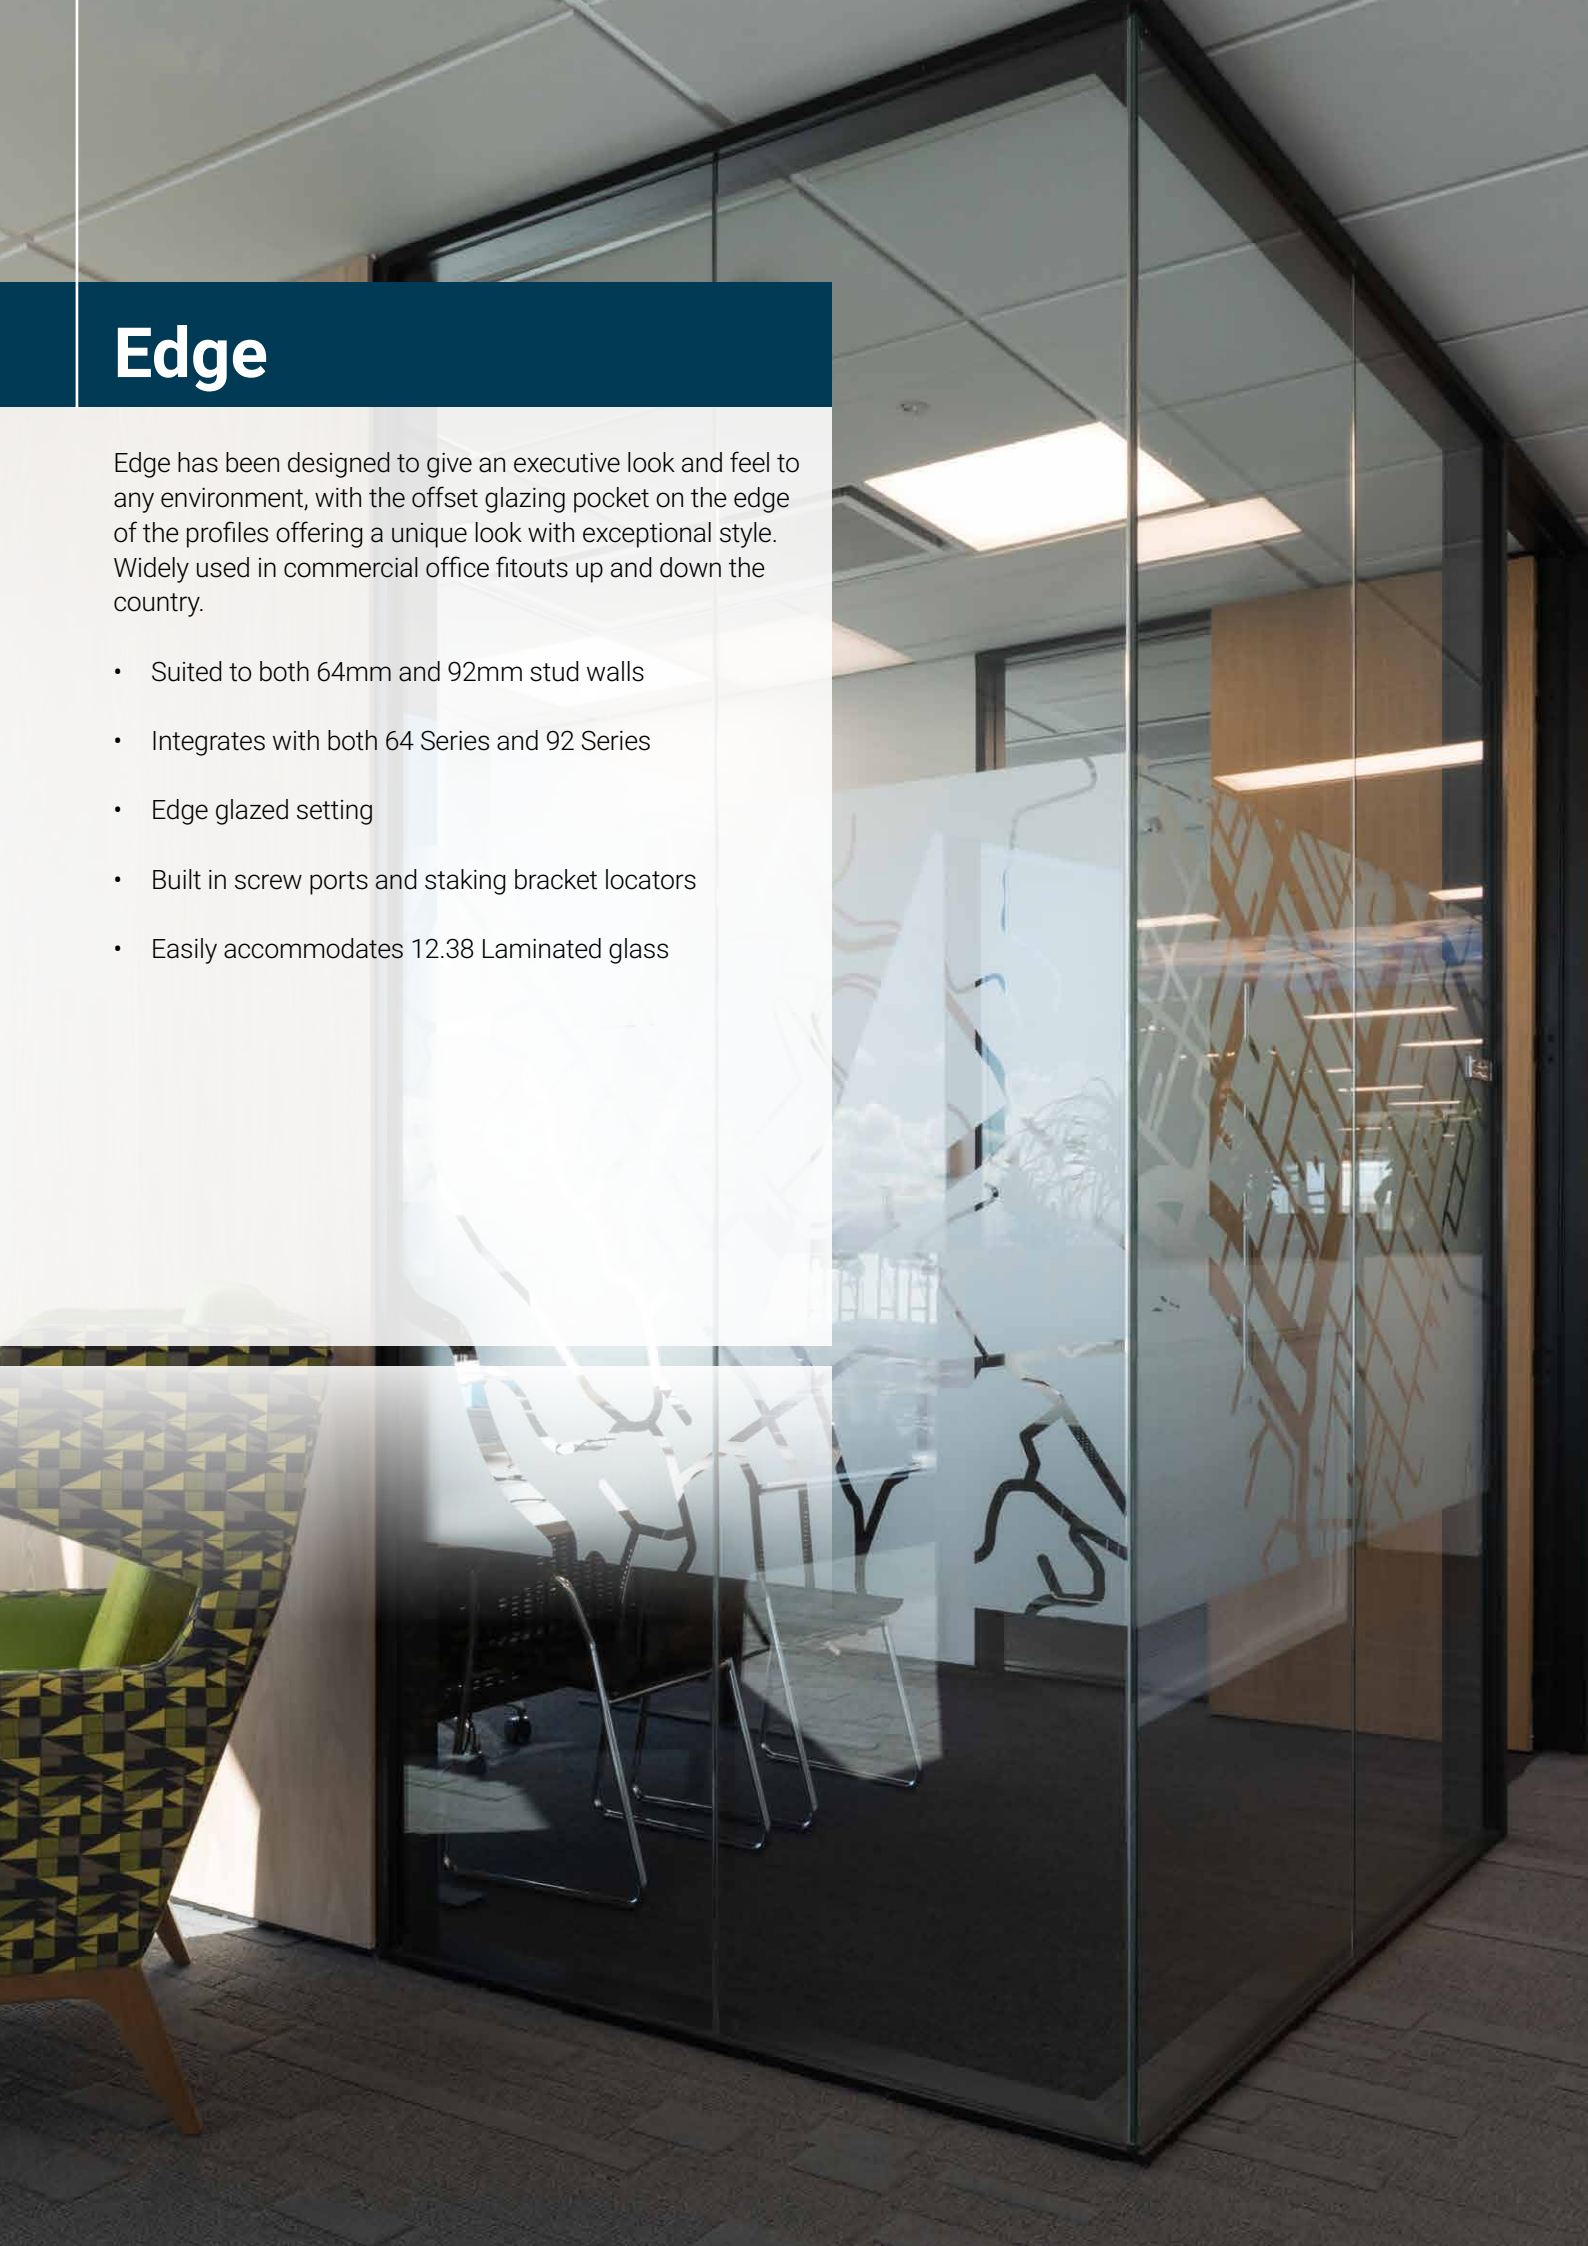

Edge

Edge has been designed to give an executive look and feel to any environment, with the offset glazing pocket on the edge of the profiles offering a unique look with exceptional style. Widely used in commercial office fitouts up and down the country.

- Suited to both 64mm and 92mm stud walls
- Integrates with both 64 Series and 92 Series
- Edge glazed setting
- Built in screw ports and staking bracket locators
- Easily accommodates 12.38 Laminated glass