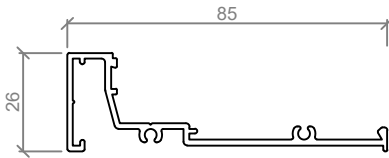

- Suited to both 64mm and 92mm stud walls
- Integrates with both 64 Series and 92 Series
- Edge glazed setting
- Built in screw ports and staking bracket locators
- Easily accommodates 12.38 Laminated glass

Standard Suite Profiles - Suitable for: 64mm & 92mm Steel Studs

NOTE: SUITED TO 64mm & 92mm STEEL STUDS
TO BE USED IN CONJUNCTION WITH 64 & 92 SERIES

ASL 807
103mm FRONT GLAZED POCKET HEADSECTION

ASL 800
103mm CAPPING HEADSECTION

ASL 804
103mm OFFSET GLAZING BAR

ASL 810
103mm FRONT GLAZING BEAD

ASL 808
103mm FRONT GLAZED POCKET STARTER CAP

ASL 537
FLUSH STARTER CAP

ASL 818
132mm FRONT GLAZED POCKET HEADSECTION

ASL 811
132mm CAPPING HEADSECTION

ASL 815
132mm OFFSET GLAZING BAR

ASL 823
132mm FRONT GLAZED BEAD

ASL 819
132mm FRONT GLAZED POCKET STARTER CAP

ASL 898
FLUSH STARTER CAP

Standard Elevation

Standard Details - Front Glazed - 64mm Profile, Full Height Glazing