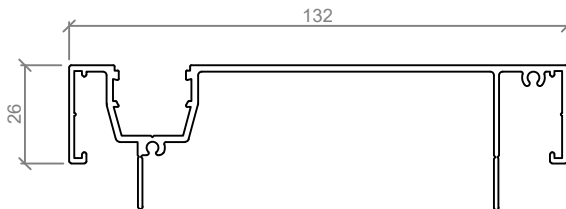

Standard Suite Profiles - Suitable for: 64mm & 92mm Steel Studs

NOTE: SUITED TO 64mm & 92mm STEEL STUDS
TO BE USED IN CONJUNCTION WITH 64 & 92 SERIES

ASL 807
103mm FRONT GLAZED POCKET HEADSECTION

ASL 800
103mm CAPPING HEADSECTION

ASL 804
103mm OFFSET GLAZING BAR

ASL 810
103mm FRONT GLAZING BEAD

ASL 808
103mm FRONT GLAZED POCKET STARTER CAP

ASL 537
FLUSH STARTER CAP

ASL 818
132mm FRONT GLAZED POCKET HEADSECTION

ASL 811
132mm CAPPING HEADSECTION

ASL 815
132mm OFFSET GLAZING BAR

ASL 823
132mm FRONT GLAZED BEAD

ASL 819
132mm FRONT GLAZED POCKET STARTER CAP

ASL 898
FLUSH STARTER CAP

Standard Elevation

Standard Details - Front Glazed - 64mm Profile, Full Height Glazing

Standard Details - Front Glazed - 64mm Steel Stud, Glazed Wall, Solid Door, 13mm Plasterboard

Standard Elevation

Standard Details - Front Glazed - 92mm Profile, Full Height Glazing

Standard Details - Front Glazed - 92mm Steel Stud, Glazed Wall, Solid Door, 13mm Plasterboard