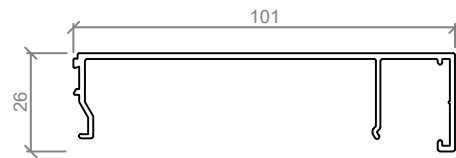

- Suited to both 64mm and 92mm stud walls
- Integrates with both 64 Series and 92 Series
- Edge glazed setting
- Built in screw ports and staking bracket locators
- Easily accommodates 12.38 Laminated glass

Standard Suite Profiles - Suitable for: 64mm & 92mm Steel Studs

NOTE: SUITED TO 64mm & 92mm STEEL STUDS
TO BE USED IN CONJUNCTION WITH 64 & 92 SERIES

ASL 807
103mm FRONT GLAZED POCKET HEADSECTION

ASL 800
103mm CAPPING HEADSECTION

ASL 804
103mm OFFSET GLAZING BAR

ASL 810
103mm FRONT GLAZING BEAD

ASL 808
103mm FRONT GLAZED POCKET STARTER CAP

ASL 537
FLUSH STARTER CAP

ASL 818
132mm FRONT GLAZED POCKET HEADSECTION

ASL 811
132mm CAPPING HEADSECTION

ASL 815
132mm OFFSET GLAZING BAR

ASL 823
132mm FRONT GLAZED BEAD

ASL 819
132mm FRONT GLAZED POCKET STARTER CAP

ASL 898
FLUSH STARTER CAP

Standard Elevation

Standard Details - Front Glazed - 64mm Profile, Full Height Glazing