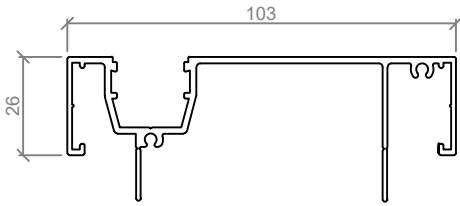

- Suited to both 64mm and 92mm stud walls
- Integrates with both 64 Series and 92 Series
- Edge glazed setting
- Built in screw ports and staking bracket locators
- Easily accommodates 12.38 Laminated glass

Standard Suite Profiles - Suitable for: 64mm & 92mm Steel Studs

NOTE: SUITED TO 64mm & 92mm STEEL STUDS
TO BE USED IN CONJUNCTION WITH 64 & 92 SERIES

ASL 807
103mm FRONT GLAZED POCKET HEADSECTION

ASL 800
103mm CAPPING HEADSECTION