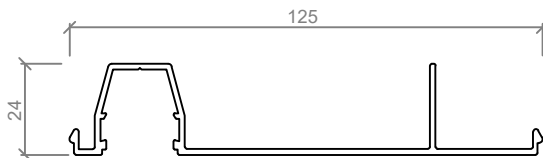

ASL 804
103mm OFFSET GLAZING BAR

ASL 810
103mm FRONT GLAZING BEAD

ASL 808
103mm FRONT GLAZED POCKET STARTER CAP

ASL 537
FLUSH STARTER CAP

ASL 818
132mm FRONT GLAZED POCKET HEADSECTION

ASL 811
132mm CAPPING HEADSECTION

ASL 815
132mm OFFSET GLAZING BAR

ASL 823
132mm FRONT GLAZED BEAD

ASL 819
132mm FRONT GLAZED POCKET STARTER CAP

ASL 898
FLUSH STARTER CAP

Standard Elevation

Standard Details - Front Glazed - 64mm Profile, Full Height Glazing