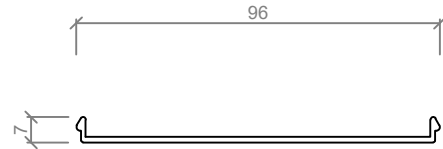

ASL 537
FLUSH STARTER CAP