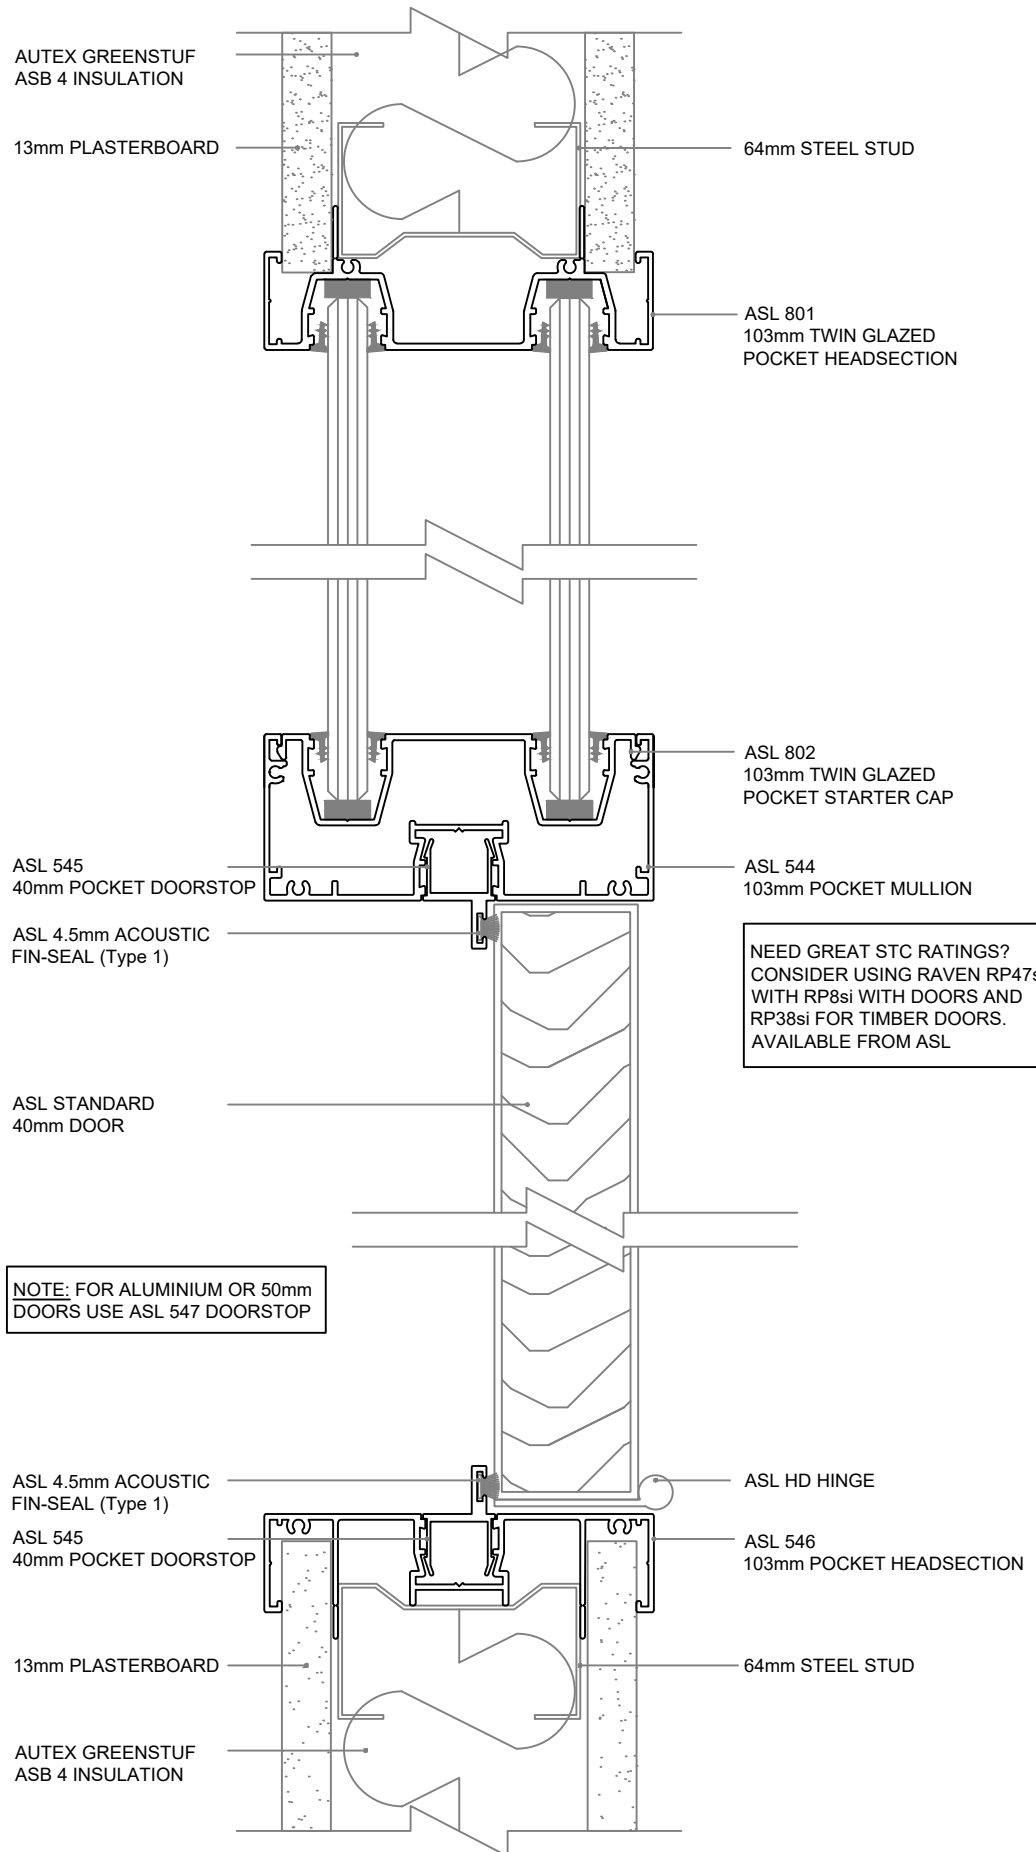

Acoustic

The Acoustic series accommodates two panels of glazing, with an air gap in between to achieve exceptional acoustic results within the same overall base profile width as our 64 & 92 Series. The Acoustic series is fully compatible with both of these ranges, so can be selected for a few key walls of your fitout where minimizing sound transfer is critical, such as for a meeting or interview room.

ASL 805
103mm TWIN GLAZED CENTRE BEAD

ASL 816
132mm TWIN GLAZED CENTRE BEAD

ASL 804
103mm OFFSET GLAZING BAR

ASL 610
GLAZING BEAD

ASL 815
132mm OFFSET GLAZING BAR

Standard Details - 64mm Profile, Full Height Glazing

Standard Details - 64mm Steel Stud, Glazed Wall, Solid Door, 13mm Plasterboard

Standard Details - 92mm Profile, Full Height Glazing

Standard Details - 92mm Steel Stud, Glazed Wall, Solid Door, 13mm Plasterboard