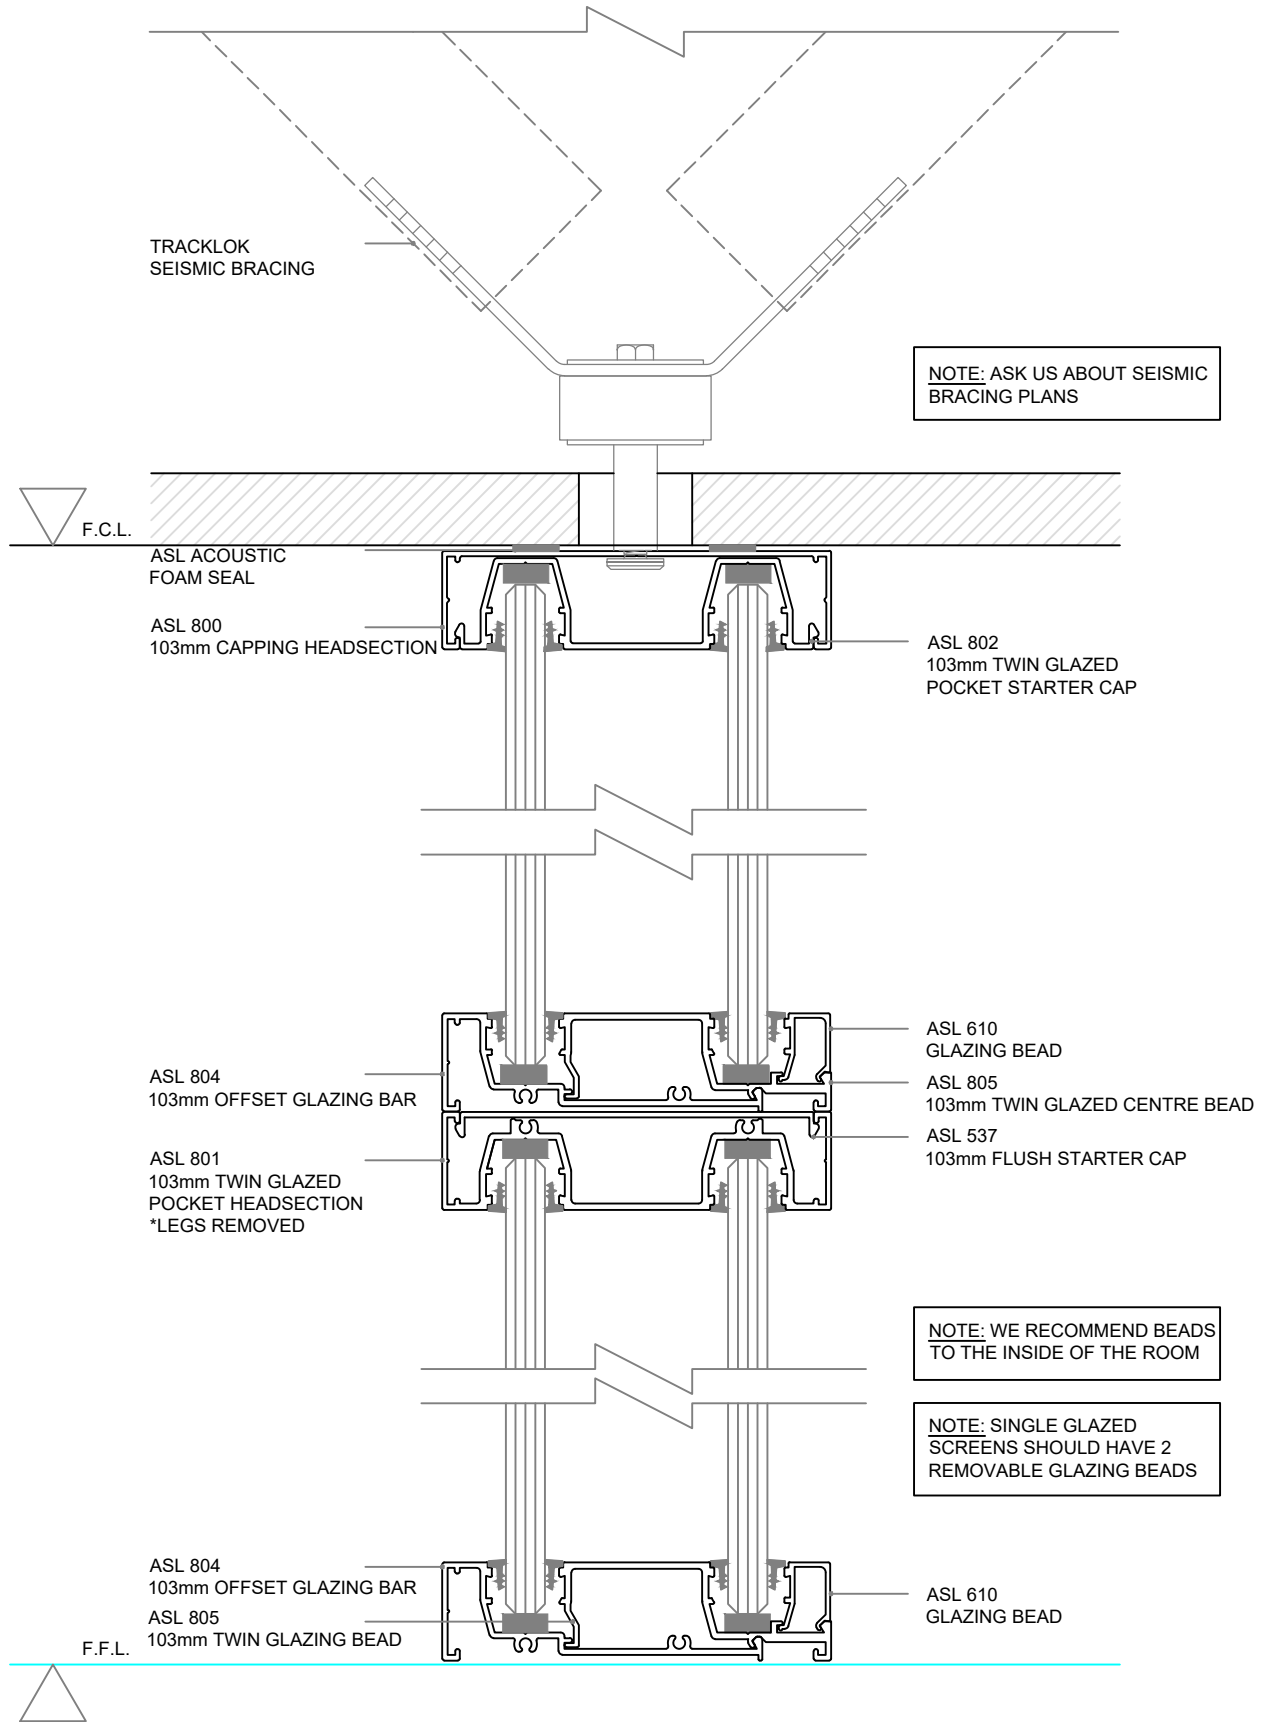

Acoustic

The Acoustic series accommodates two panels of glazing, with an air gap in between to achieve exceptional acoustic results within the same overall base profile width as our 64 & 92 Series. The Acoustic series is fully compatible with both of these ranges, so can be selected for a few key walls of your fitout where minimizing sound transfer is critical, such as for a meeting or interview room.

- Suited to both 64mm and 92mm stud walls
- Integrates with both 64 Series and 92 Series
- Air gap between glazing panels for optimal acoustic results
- Built in screw ports and staking bracket locators
- Easily accommodates 12.38mm Laminated glass

ASL 805
103mm TWIN GLAZED CENTRE BEAD

ASL 816
132mm TWIN GLAZED CENTRE BEAD

ASL 804
103mm OFFSET GLAZING BAR

ASL 610
GLAZING BEAD

ASL 815
132mm OFFSET GLAZING BAR

Standard Details - 64mm Profile, Full Height Glazing

Standard Details - 64mm Steel Stud, Glazed Wall, Solid Door, 13mm Plasterboard

Standard Details - 92mm Profile, Full Height Glazing

Standard Details - 92mm Steel Stud, Glazed Wall, Solid Door, 13mm Plasterboard