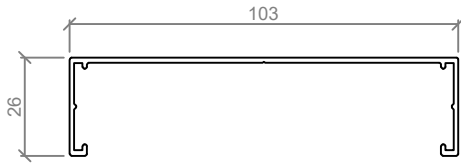

Acoustic

The Acoustic series accommodates two panels of glazing, with an air gap in between to achieve exceptional acoustic results within the same overall base profile width as our 64 & 92 Series. The Acoustic series is fully compatible with both of these ranges, so can be selected for a few key walls of your fitout where minimizing sound transfer is critical, such as for a meeting or interview room.

- Suited to both 64mm and 92mm stud walls
- Integrates with both 64 Series and 92 Series
- Air gap between glazing panels for optimal acoustic results
- Built in screw ports and staking bracket locators
- Easily accommodates 12.38mm Laminated glass

Standard Suite Profiles - Suitable for: 64 & 92mm Steel Studs

NOTE: SUITED TO 64mm & 92mm STEEL STUDS
TO BE USED IN CONJUNCTION WITH 64 & 92 SERIES

ASL 800
103mm CAPPING HEADSECTION

ASL 811
132mm CAPPING HEADSECTION