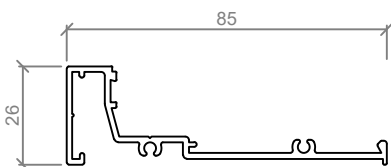

Standard Suite Profiles - Suitable for: 64 & 92mm Steel Studs

NOTE: SUITED TO 64mm & 92mm STEEL STUDS
TO BE USED IN CONJUNCTION WITH 64 & 92 SERIES

ASL 800
103mm CAPPING HEADSECTION

ASL 811
132mm CAPPING HEADSECTION

ASL 537
FLUSH STARTER CAP

ASL 898
FLUSH STARTER CAP

ASL 801
103mm TWIN GLAZED POCKET HEADSECTION

ASL 812
132mm TWIN GLAZED POCKET HEADSECTION

ASL 802
103mm TWIN GLAZED POCKET STARTER CAP

ASL 813
132mm TWIN GLAZED POCKET STARTER CAP

ASL 805
103mm TWIN GLAZED CENTRE BEAD

ASL 816
132mm TWIN GLAZED CENTRE BEAD

ASL 804
103mm OFFSET GLAZING BAR

ASL 610
GLAZING BEAD

ASL 815
132mm OFFSET GLAZING BAR

Standard Details - 64mm Profile, Full Height Glazing