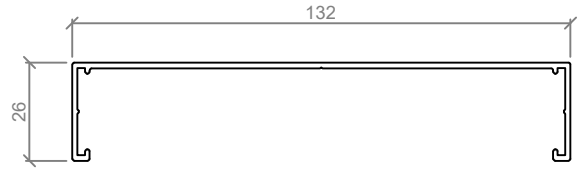

- Suited to both 64mm and 92mm stud walls
- Integrates with both 64 Series and 92 Series
- Air gap between glazing panels for optimal acoustic results
- Built in screw ports and staking bracket locators
- Easily accommodates 12.38mm Laminated glass

Standard Suite Profiles - Suitable for: 64 & 92mm Steel Studs

NOTE: SUITED TO 64mm & 92mm STEEL STUDS
TO BE USED IN CONJUNCTION WITH 64 & 92 SERIES

ASL 800
103mm CAPPING HEADSECTION

ASL 811
132mm CAPPING HEADSECTION