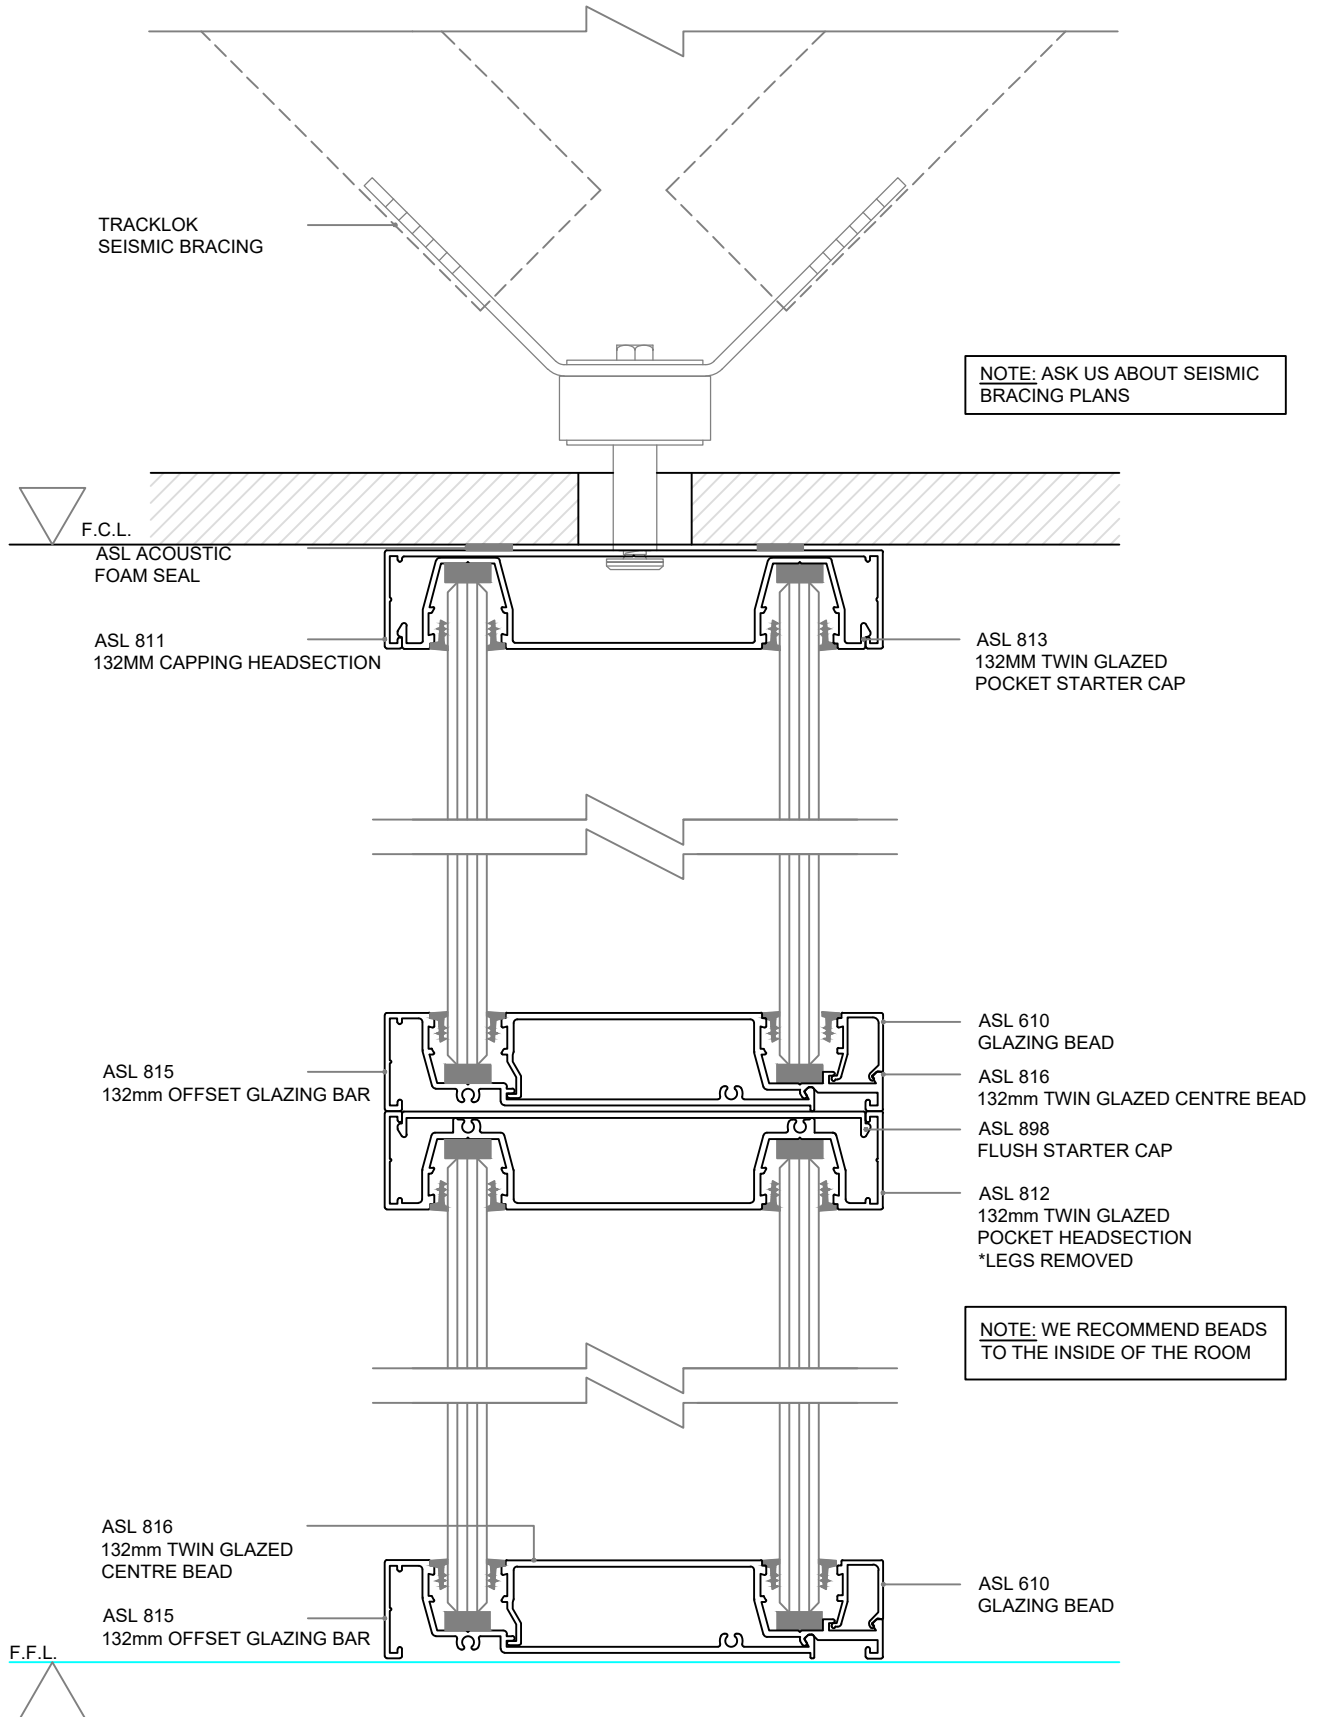

- Suited to both 64mm and 92mm stud walls
- Integrates with both 64 Series and 92 Series
- Air gap between glazing panels for optimal acoustic results
- Built in screw ports and staking bracket locators
- Easily accommodates 12.38mm Laminated glass

Standard Suite Profiles - Suitable for: 64 & 92mm Steel Studs

NOTE: SUITED TO 64mm & 92mm STEEL STUDS
TO BE USED IN CONJUNCTION WITH 64 & 92 SERIES

ASL 800
103mm CAPPING HEADSECTION

ASL 811
132mm CAPPING HEADSECTION

ASL 805
103mm TWIN GLAZED CENTRE BEAD

ASL 816
132mm TWIN GLAZED CENTRE BEAD

ASL 804
103mm OFFSET GLAZING BAR

ASL 610
GLAZING BEAD

ASL 815
132mm OFFSET GLAZING BAR

Standard Details - 64mm Profile, Full Height Glazing

Standard Details - 64mm Steel Stud, Glazed Wall, Solid Door, 13mm Plasterboard

Standard Details - 92mm Profile, Full Height Glazing

Standard Details - 92mm Steel Stud, Glazed Wall, Solid Door, 13mm Plasterboard