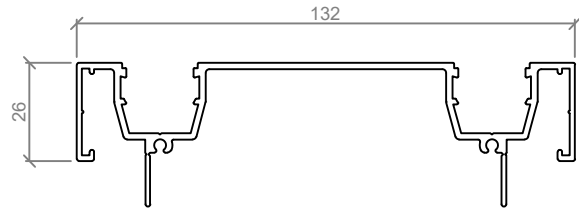

- Suited to both 64mm and 92mm stud walls
- Integrates with both 64 Series and 92 Series
- Air gap between glazing panels for optimal acoustic results
- Built in screw ports and staking bracket locators
- Easily accommodates 12.38mm Laminated glass

Standard Suite Profiles - Suitable for: 64 & 92mm Steel Studs

NOTE: SUITED TO 64mm & 92mm STEEL STUDS
TO BE USED IN CONJUNCTION WITH 64 & 92 SERIES

ASL 800
103mm CAPPING HEADSECTION

ASL 811
132mm CAPPING HEADSECTION

ASL 537
FLUSH STARTER CAP

ASL 898
FLUSH STARTER CAP

ASL 801
103mm TWIN GLAZED POCKET HEADSECTION

ASL 812
132mm TWIN GLAZED POCKET HEADSECTION

ASL 802
103mm TWIN GLAZED POCKET STARTER CAP

ASL 813
132mm TWIN GLAZED POCKET STARTER CAP

ASL 805
103mm TWIN GLAZED CENTRE BEAD

ASL 816
132mm TWIN GLAZED CENTRE BEAD

ASL 804
103mm OFFSET GLAZING BAR

ASL 610
GLAZING BEAD

ASL 815
132mm OFFSET GLAZING BAR

Standard Details - 64mm Profile, Full Height Glazing