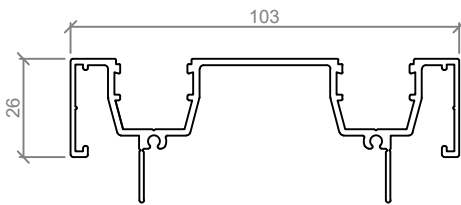

- Suited to both 64mm and 92mm stud walls
- Integrates with both 64 Series and 92 Series
- Air gap between glazing panels for optimal acoustic results
- Built in screw ports and staking bracket locators
- Easily accommodates 12.38mm Laminated glass

Standard Suite Profiles - Suitable for: 64 & 92mm Steel Studs

NOTE: SUITED TO 64mm & 92mm STEEL STUDS
TO BE USED IN CONJUNCTION WITH 64 & 92 SERIES

ASL 800
103mm CAPPING HEADSECTION

ASL 811
132mm CAPPING HEADSECTION

ASL 537
FLUSH STARTER CAP

ASL 898
FLUSH STARTER CAP

ASL 801
103mm TWIN GLAZED POCKET HEADSECTION

ASL 812
132mm TWIN GLAZED POCKET HEADSECTION

ASL 802
103mm TWIN GLAZED POCKET STARTER CAP

ASL 813
132mm TWIN GLAZED POCKET STARTER CAP

ASL 805
103mm TWIN GLAZED CENTRE BEAD

ASL 816
132mm TWIN GLAZED CENTRE BEAD

ASL 804
103mm OFFSET GLAZING BAR

ASL 610
GLAZING BEAD

ASL 815
132mm OFFSET GLAZING BAR

Standard Details - 64mm Profile, Full Height Glazing