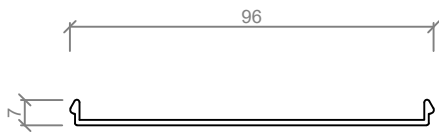

Standard Suite Profiles - Suitable for: 64 & 92mm Steel Studs

NOTE: SUITED TO 64mm & 92mm STEEL STUDS
TO BE USED IN CONJUNCTION WITH 64 & 92 SERIES

ASL 800
103mm CAPPING HEADSECTION

ASL 811
132mm CAPPING HEADSECTION

ASL 537
FLUSH STARTER CAP

ASL 898
FLUSH STARTER CAP

ASL 801
103mm TWIN GLAZED POCKET HEADSECTION

ASL 812
132mm TWIN GLAZED POCKET HEADSECTION

ASL 802
103mm TWIN GLAZED POCKET STARTER CAP

ASL 813
132mm TWIN GLAZED POCKET STARTER CAP