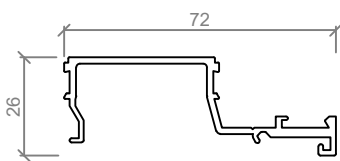

Standard Suite Profiles - Suitable for: 64 & 92mm Steel Studs

NOTE: SUITED TO 64mm & 92mm STEEL STUDS
TO BE USED IN CONJUNCTION WITH 64 & 92 SERIES

ASL 800
103mm CAPPING HEADSECTION

ASL 811
132mm CAPPING HEADSECTION

ASL 537
FLUSH STARTER CAP

ASL 898
FLUSH STARTER CAP

ASL 801
103mm TWIN GLAZED POCKET HEADSECTION

ASL 812
132mm TWIN GLAZED POCKET HEADSECTION

ASL 802
103mm TWIN GLAZED POCKET STARTER CAP

ASL 813
132mm TWIN GLAZED POCKET STARTER CAP

ASL 805
103mm TWIN GLAZED CENTRE BEAD

ASL 816
132mm TWIN GLAZED CENTRE BEAD

ASL 804
103mm OFFSET GLAZING BAR

ASL 610
GLAZING BEAD

ASL 815
132mm OFFSET GLAZING BAR

Standard Details - 64mm Profile, Full Height Glazing