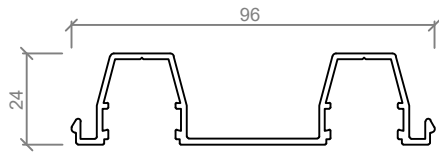

Standard Suite Profiles - Suitable for: 64 & 92mm Steel Studs

NOTE: SUITED TO 64mm & 92mm STEEL STUDS
TO BE USED IN CONJUNCTION WITH 64 & 92 SERIES

ASL 800
103mm CAPPING HEADSECTION

ASL 811
132mm CAPPING HEADSECTION

ASL 537
FLUSH STARTER CAP

ASL 898
FLUSH STARTER CAP

ASL 801
103mm TWIN GLAZED POCKET HEADSECTION

ASL 812
132mm TWIN GLAZED POCKET HEADSECTION

ASL 802
103mm TWIN GLAZED POCKET STARTER CAP

ASL 813
132mm TWIN GLAZED POCKET STARTER CAP

ASL 805
103mm TWIN GLAZED CENTRE BEAD

ASL 816
132mm TWIN GLAZED CENTRE BEAD

ASL 804
103mm OFFSET GLAZING BAR

ASL 610
GLAZING BEAD

ASL 815
132mm OFFSET GLAZING BAR

Standard Details - 64mm Profile, Full Height Glazing