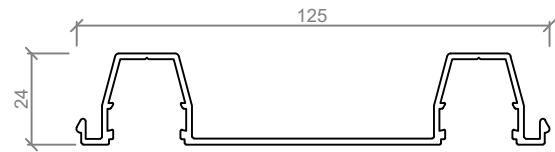

Standard Suite Profiles - Suitable for: 64 & 92mm Steel Studs

NOTE: SUITED TO 64mm & 92mm STEEL STUDS
TO BE USED IN CONJUNCTION WITH 64 & 92 SERIES

ASL 800
103mm CAPPING HEADSECTION

ASL 811
132mm CAPPING HEADSECTION

ASL 537
FLUSH STARTER CAP

ASL 898
FLUSH STARTER CAP

ASL 801
103mm TWIN GLAZED POCKET HEADSECTION

ASL 812
132mm TWIN GLAZED POCKET HEADSECTION

ASL 802
103mm TWIN GLAZED POCKET STARTER CAP

ASL 813
132mm TWIN GLAZED POCKET STARTER CAP

ASL 805
103mm TWIN GLAZED CENTRE BEAD

ASL 816
132mm TWIN GLAZED CENTRE BEAD

ASL 804
103mm OFFSET GLAZING BAR

ASL 610
GLAZING BEAD

ASL 815
132mm OFFSET GLAZING BAR

Standard Details - 64mm Profile, Full Height Glazing