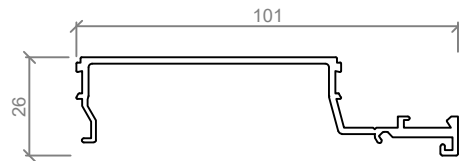

Standard Suite Profiles - Suitable for: 64 & 92mm Steel Studs

NOTE: SUITED TO 64mm & 92mm STEEL STUDS
TO BE USED IN CONJUNCTION WITH 64 & 92 SERIES

ASL 800
103mm CAPPING HEADSECTION

ASL 811
132mm CAPPING HEADSECTION

ASL 537
FLUSH STARTER CAP

ASL 898
FLUSH STARTER CAP

ASL 801
103mm TWIN GLAZED POCKET HEADSECTION

ASL 812
132mm TWIN GLAZED POCKET HEADSECTION

ASL 802
103mm TWIN GLAZED POCKET STARTER CAP

ASL 813
132mm TWIN GLAZED POCKET STARTER CAP

ASL 805
103mm TWIN GLAZED CENTRE BEAD

ASL 816
132mm TWIN GLAZED CENTRE BEAD

ASL 804
103mm OFFSET GLAZING BAR

ASL 610
GLAZING BEAD

ASL 815
132mm OFFSET GLAZING BAR

Standard Details - 64mm Profile, Full Height Glazing