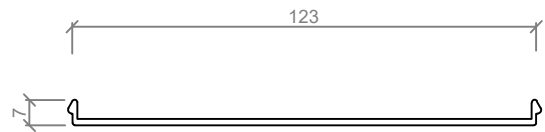

Standard Suite Profiles - Suitable for: 64 & 92mm Steel Studs

NOTE: SUITED TO 64mm & 92mm STEEL STUDS
TO BE USED IN CONJUNCTION WITH 64 & 92 SERIES

ASL 800
103mm CAPPING HEADSECTION

ASL 811
132mm CAPPING HEADSECTION

ASL 537
FLUSH STARTER CAP

ASL 898
FLUSH STARTER CAP

ASL 801
103mm TWIN GLAZED POCKET HEADSECTION

ASL 812
132mm TWIN GLAZED POCKET HEADSECTION

ASL 802
103mm TWIN GLAZED POCKET STARTER CAP

ASL 813
132mm TWIN GLAZED POCKET STARTER CAP