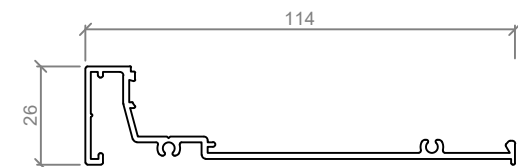

ASL 805
103mm TWIN GLAZED CENTRE BEAD

ASL 816
132mm TWIN GLAZED CENTRE BEAD

ASL 804
103mm OFFSET GLAZING BAR

ASL 610
GLAZING BEAD

ASL 815
132mm OFFSET GLAZING BAR

Standard Details - 64mm Profile, Full Height Glazing

Standard Details - 64mm Steel Stud, Glazed Wall, Solid Door, 13mm Plasterboard

Standard Details - 92mm Profile, Full Height Glazing

Standard Details - 92mm Steel Stud, Glazed Wall, Solid Door, 13mm Plasterboard