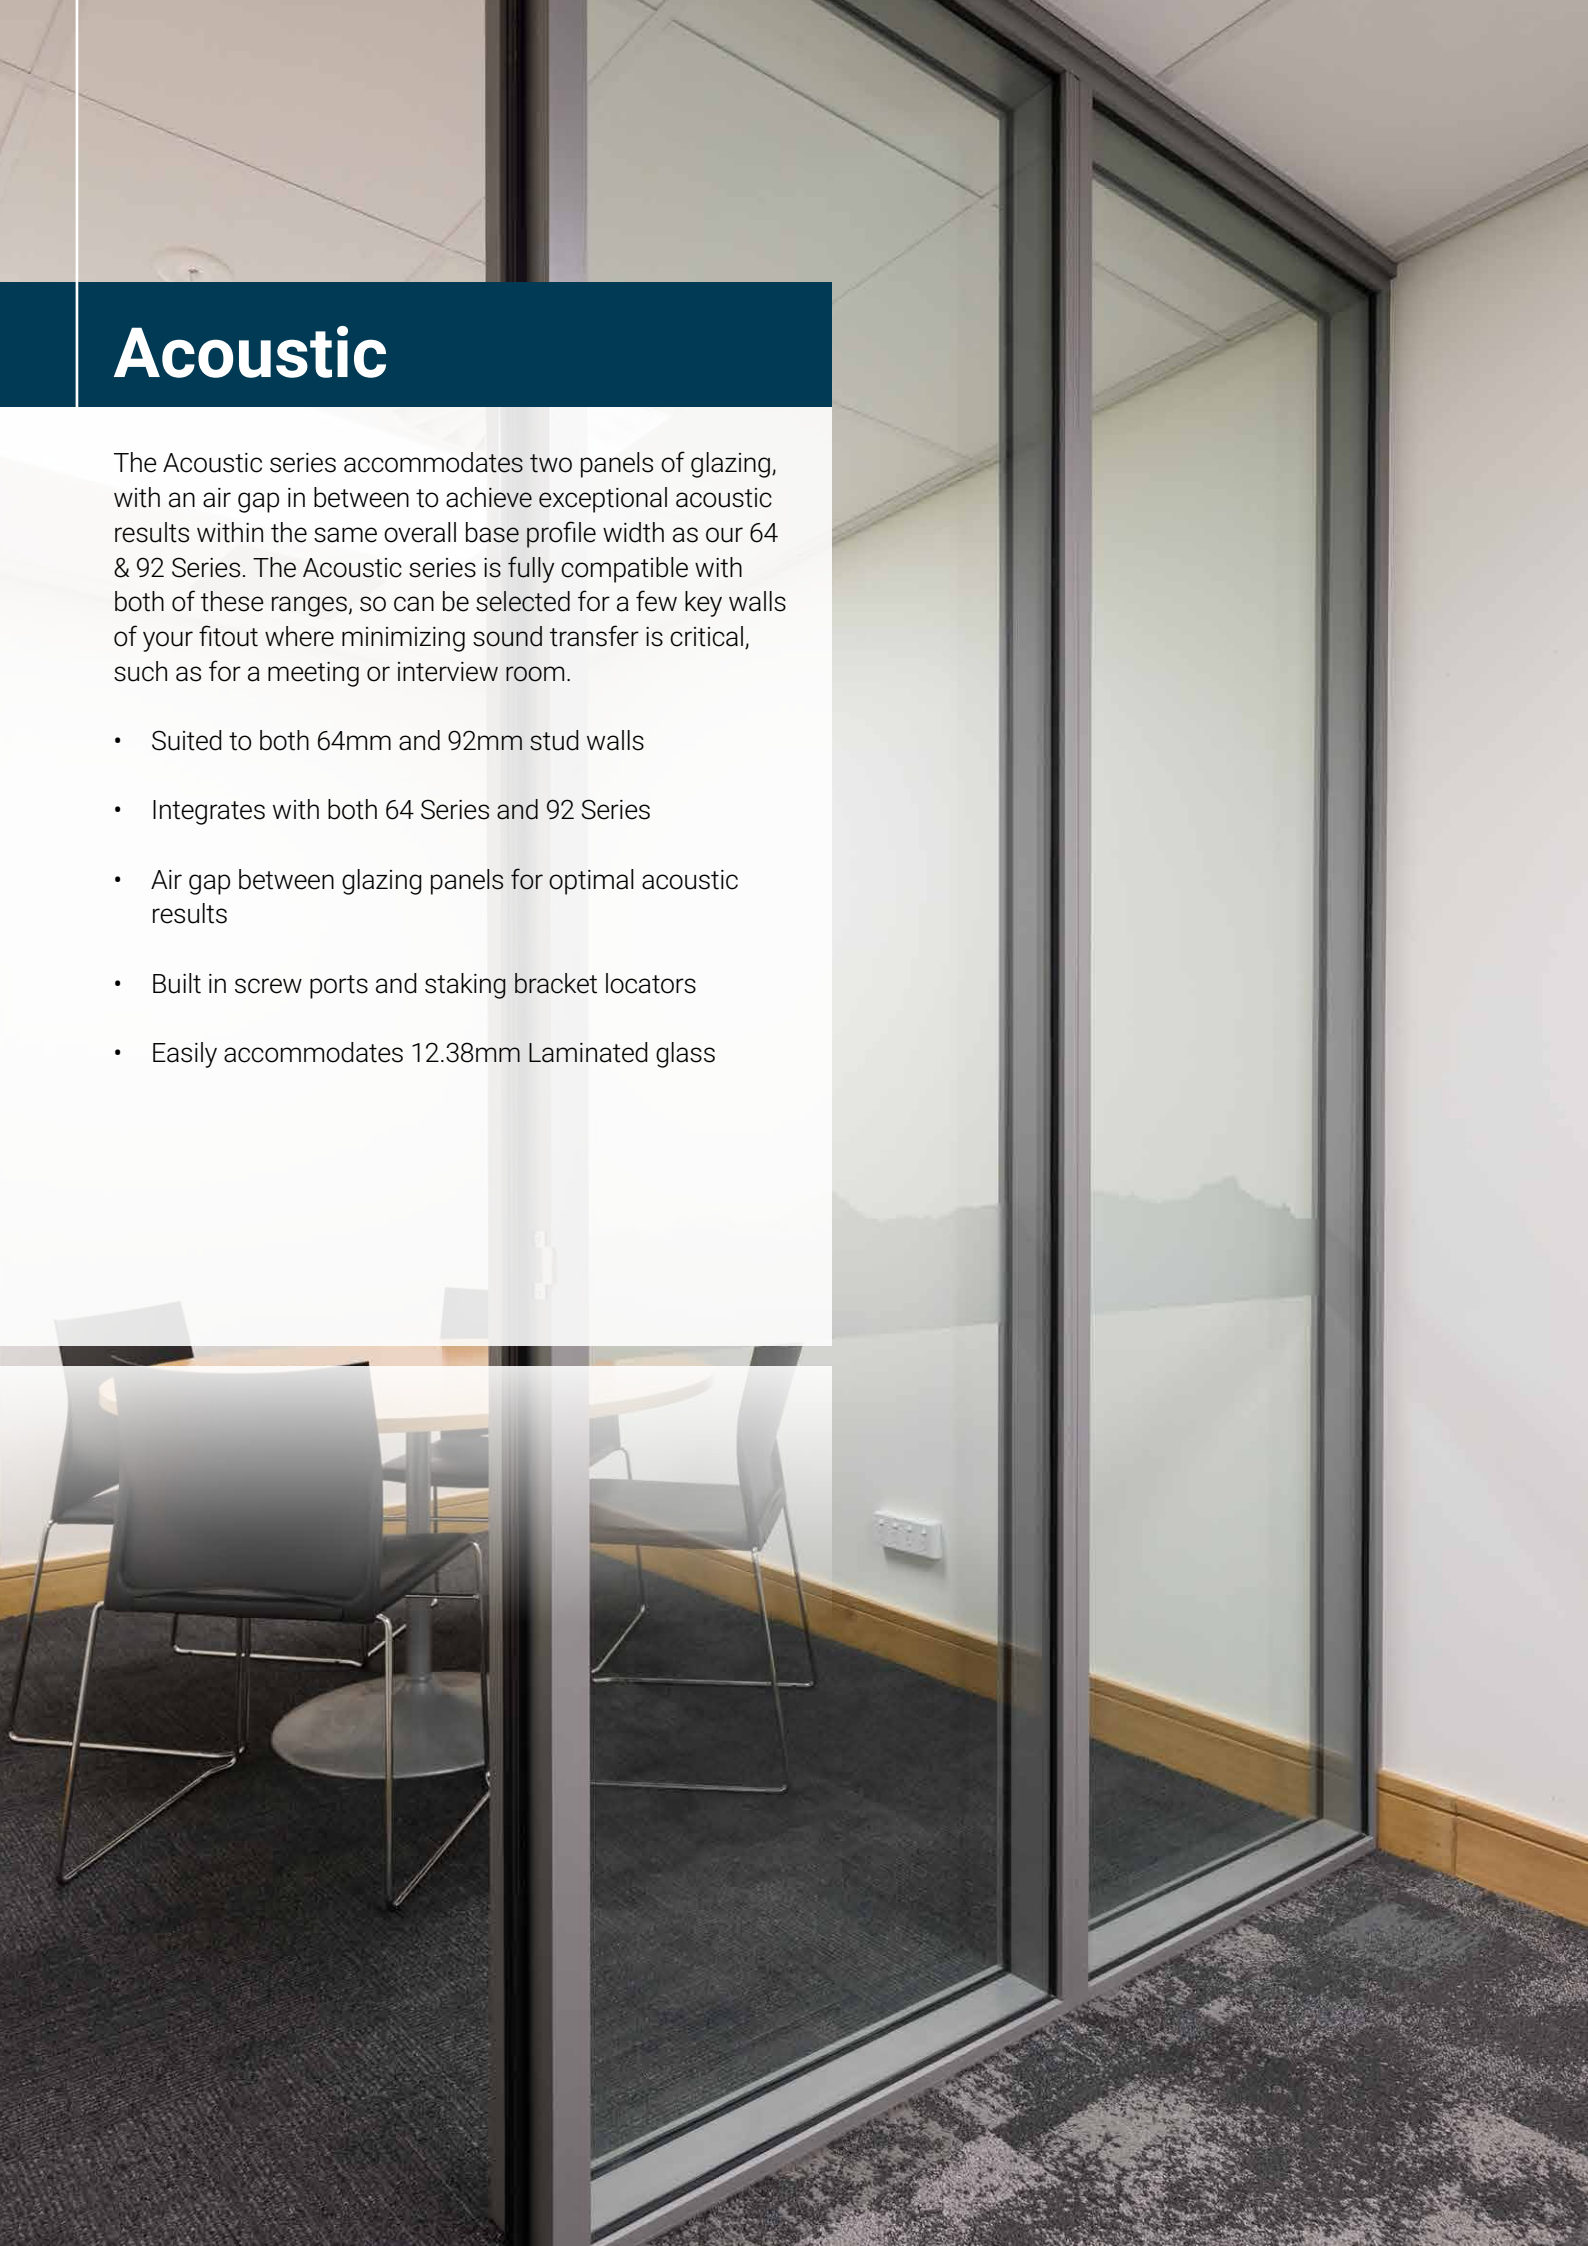

Acoustic

The Acoustic series accommodates two panels of glazing, with an air gap in between to achieve exceptional acoustic results within the same overall base profile width as our 64 & 92 Series. The Acoustic series is fully compatible with both of these ranges, so can be selected for a few key walls of your fitout where minimizing sound transfer is critical, such as for a meeting or interview room.

- Suited to both 64mm and 92mm stud walls
- Integrates with both 64 Series and 92 Series
- Air gap between glazing panels for optimal acoustic results
- Built in screw ports and staking bracket locators
- Easily accommodates 12.38mm Laminated glass